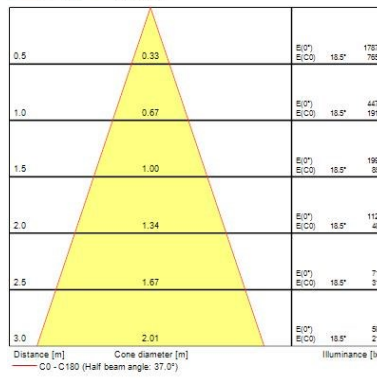

Myriad Deco - Housing only

MYRIAD DECO HOUSING SPOT 2700K DALI EM WHITE REF
2057984

Recessed Depth (mm)	72

Packaging

Single packaging type	Carton
Product EAN number	5025768579846
Packaging single length / height (cm)	17.5
Packaging single width (cm)	15.0
Packaging single depth (cm)	17.5
DUN14 (outer)	05025768579846
Units per outer package	1
Packaging outer length / height (cm)	17.5
Packaging outer width (cm)	15.0
Packaging outer depth (cm)	17.5

PHOTOMETRY

TECHNICAL DRAWINGS