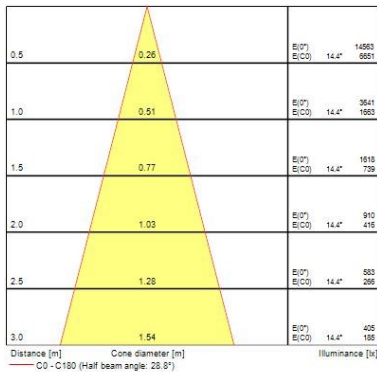

Myriad Deco - Housing only

MYRIAD DECO HOUSING SPOT 2700K DALI EM WHITE REF
2057984

Recessed Depth (mm)	72

Packaging

Single packaging type	Carton
Product EAN number	5025768579846
Packaging single length / height (cm)	17.5
Packaging single width (cm)	15.0
Packaging single depth (cm)	17.5
DUN14 (outer)	05025768579846
Units per outer package	1
Packaging outer length / height (cm)	17.5
Packaging outer width (cm)	15.0
Packaging outer depth (cm)	17.5

PHOTOMETRY

TECHNICAL DRAWINGS