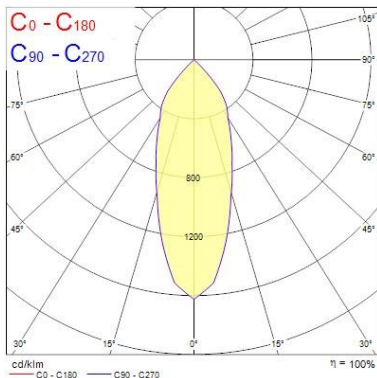

Myriad Deco - Housing only

MYRIAD DECO HOUSING SPOT 2700K DALI EM WHITE REF
2057984

Recessed Depth (mm)	72

Packaging

Single packaging type	Carton
Product EAN number	5025768579846
Packaging single length / height (cm)	17.5
Packaging single width (cm)	15.0
Packaging single depth (cm)	17.5
DUN14 (outer)	05025768579846
Units per outer package	1
Packaging outer length / height (cm)	17.5
Packaging outer width (cm)	15.0
Packaging outer depth (cm)	17.5

PHOTOMETRY

TECHNICAL DRAWINGS