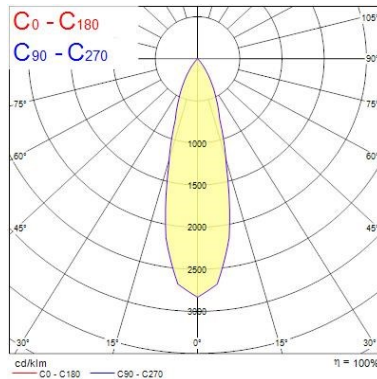

Myriad Deco - Housing only

MYRIAD DECO HOUSING SPOT 2700K DALI EM WHITE REF
2057984

Recessed Depth (mm)	72

Packaging

Single packaging type	Carton
Product EAN number	5025768579846
Packaging single length / height (cm)	17.5
Packaging single width (cm)	15.0
Packaging single depth (cm)	17.5
DUN14 (outer)	05025768579846
Units per outer package	1
Packaging outer length / height (cm)	17.5
Packaging outer width (cm)	15.0
Packaging outer depth (cm)	17.5

PHOTOMETRY

TECHNICAL DRAWINGS