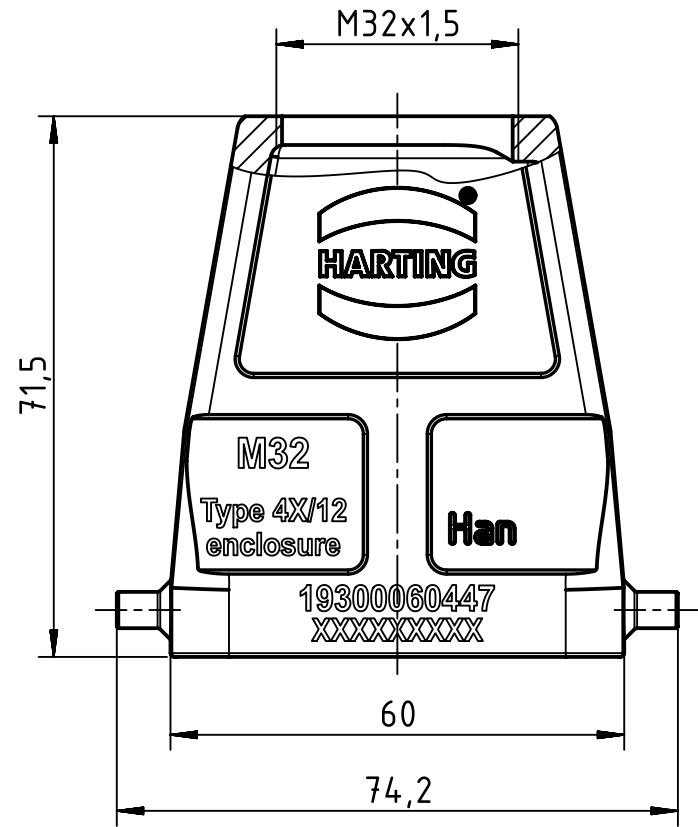

A

B

C

D

	All rights reserved		Created by		Inspected by		Standardisation		Date		State	
	Department EL PD - DE		KLASSEN P		BERGHORN		TIEMANNA		2016-10-13		Final Release	
HARTING Electric GmbH & Co. KG D-32339 Espelkamp			Title Han B Hood Top Entry HC 2 Pegs M32						Doc-Key / ECM-Nr. 100204386/UGD/004/A 500000109778			
			Type TB		Number 19 30 006 0447				Rev. A		Page 1/1	
All Dimensions in mm Original Size DIN A4			Scale 1:1		Free size tol.				Ref.		Sub.	