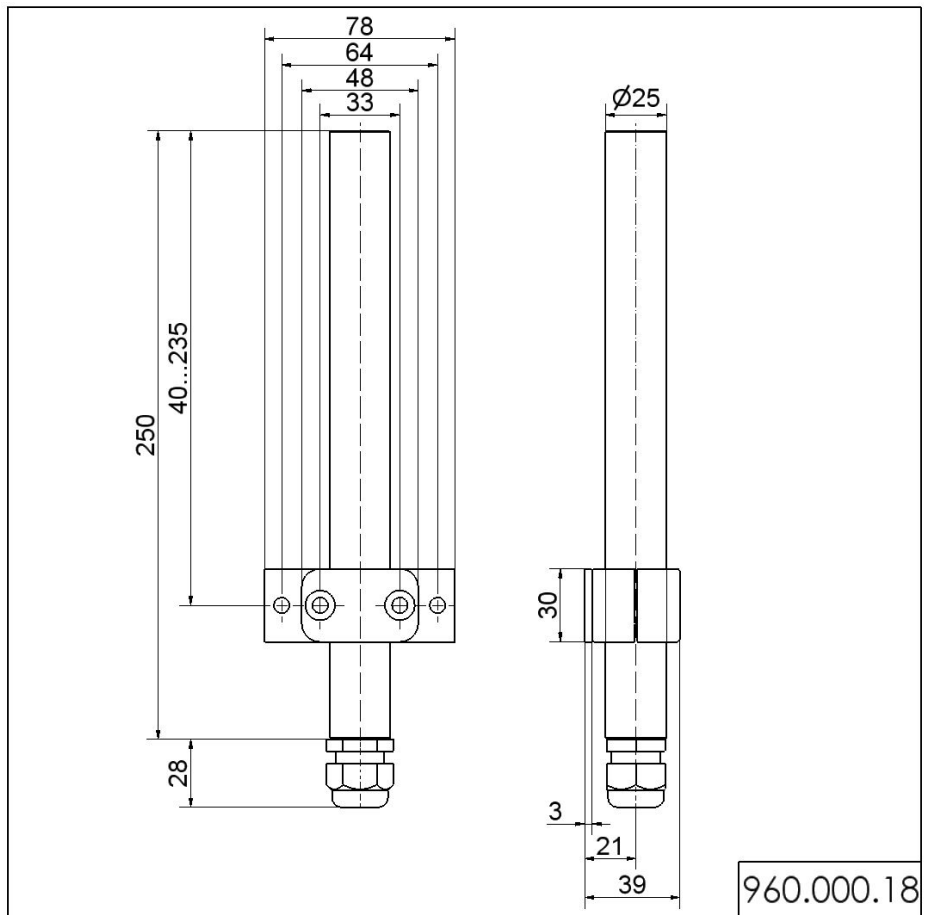

DRAWING

! For additional installation and mounting information, refer to the appropriate user guide at www.werma.com. This printed copy is for information only and is subject to alteration.