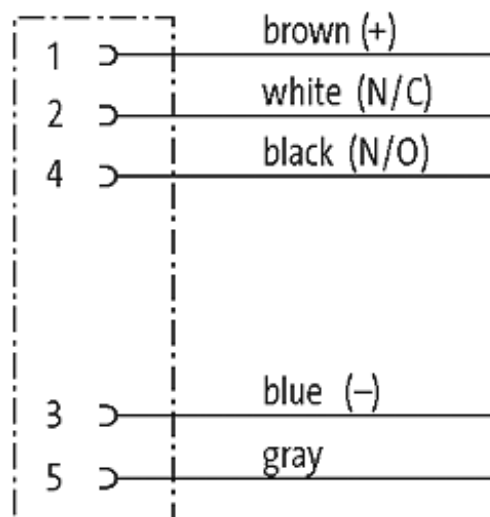

M12 FEMALE FLANGE PLUG A CODED FRONT MOUNT

PP-wires 5X0.34 1m

Flange M12 female
5-pole
Front mounting
with multi-strand wire

[Link to Product](#)**Illustration**

Female

Product may differ from Image

Form

13561