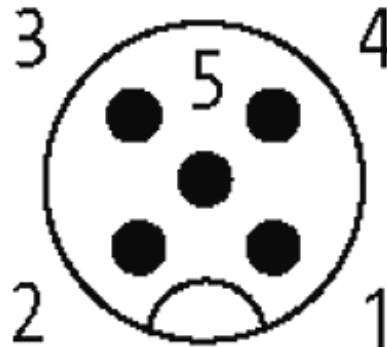

M12 FEMALE FLANGE PLUG A CODED FRONT MOUNT

PP-wires 5X0.34 1m

Flange M12 female
5-pole
Front mounting
with multi-strand wire

[Link to Product](#)**Illustration**

Female

Product may differ from Image

Form

13561

Technical Data

Operating voltage	max. 125 V AC/DC
Operating current per contact	max. 4 A
Locking of ports	Screw thread M12 × 1 mm (recommended torque 0.6 Nm) self-securing
Protection	IP67 inserted and tightened (EN 60529)

Cables

Cable number	975
No./diameter of wires	5 × 0.34 mm ²
Wire isolation	PP (br, wh, bl, bk, gnye)
Shore hardness outer jacket	70 ± 5D
Outer diameter	approx. 1.25 mm
Bend radius (fixed)	5 × outer Ø
Bend radius (moving)	10 × outer Ø
Temperature range (fixed)	-40...+80 °C
Temperature range (mobile)	-25...+80 °C