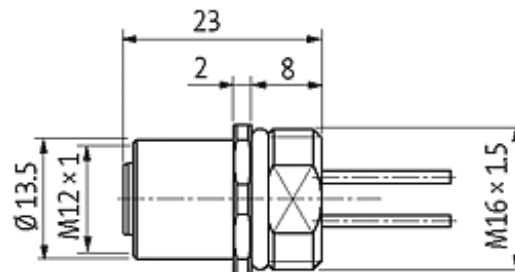

M12 FEMALE FLANGE PLUG A CODED FRONT MOUNT

PP-wires 5X0.34 1m

Flange M12 female
5-pole
Front mounting
with multi-strand wire

[Link to Product](#)**Illustration**

Female

Product may differ from Image

Form

13561

Technical Data

Operating voltage	max. 125 V AC/DC
Operating current per contact	max. 4 A
Locking of ports	Screw thread M12 × 1 mm (recommended torque 0.6 Nm) self-securing
Protection	IP67 inserted and tightened (EN 60529)

Cables

Cable number	975
No./diameter of wires	5 × 0.34 mm ²
Wire isolation	PP (br, wh, bl, bk, gnye)
Shore hardness outer jacket	70 ± 5D
Outer diameter	approx. 1.25 mm
Bend radius (fixed)	5 × outer Ø
Bend radius (moving)	10 × outer Ø
Temperature range (fixed)	-40...+80 °C
Temperature range (mobile)	-25...+80 °C