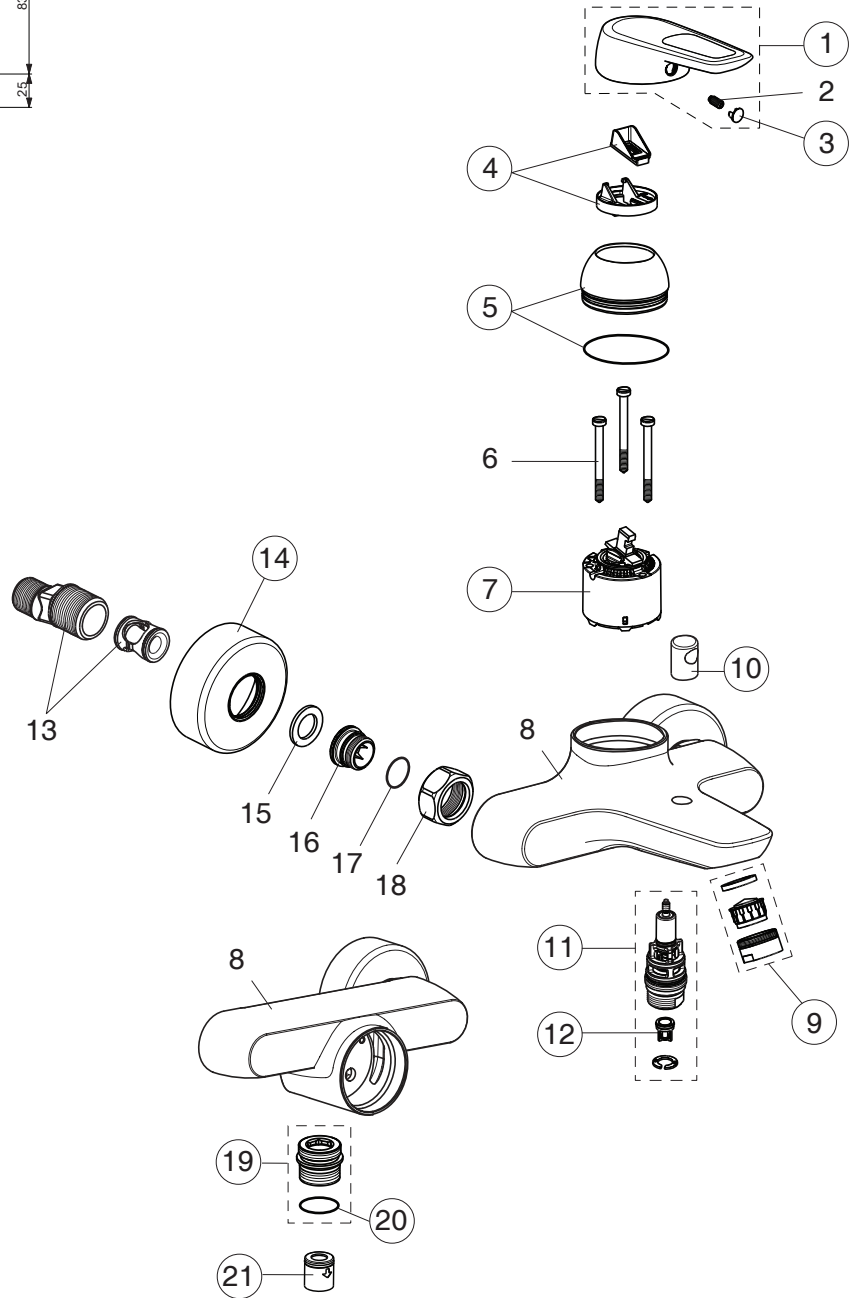

**BD038AA**

**BD037AA**

Pos.	Signify	Spare parts-Nr.	Quantity	Pos.	Signify	Spare parts-Nr.	Quantity
1	Lever	B961681AA	1 Pcs.	15	Fiber ring Ø24x15x2		2 Pcs.
2	Screw M5x8		1 Pcs.	16	Nipple M19x1.5LH		2 Pcs.
3	Cap decorative	B960473AA	1 Pcs.	17	O-Ring Ø15.6x1.78		2 Pcs.
4	Volume stop	A860700NU	1 Pcs.	18	Coupling nut		2 Pcs.
5	Cap,w/O-Ring-compl.	B960276AA	1 Pcs.	19	Nipple M22x1/G1/2	B960970AA	1 Pcs.
6	Screw M4x39		3 Pcs.	20	O-Ring Ø18.2x1.7	A961640NU	2 Pcs.
7	Cartridge Ø47mm	A960500NU	1 Pcs.	21	Non return valve	B961346NU	1 Pcs.
8	Body		1 Pcs.				
9	Perlator M24x1-C	B961059AA	1 Pcs.				
10	Pull knob	B960486AA	1 Pcs.				
11	Diverter automatic	B960167AA	1 Pcs.				
12	Non return valve	A960944NU	1 Pcs.				
13	S-connections-compl.		1 Set				
14	Escutcheon-compl.	B960242AA	1 Set				