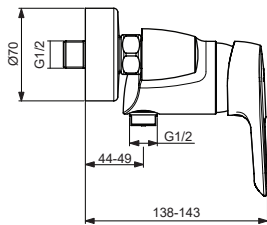

**BD038AA**

**BD037AA**

Pos.	Signify	Spare parts-Nr.	Quantity	Pos.	Signify	Spare parts-Nr.	Quantity
1	Lever	B961681AA	1 Pcs.	15	Fiber ring Ø24x15x2		2 Pcs.
2	Screw M5x8		1 Pcs.	16	Nipple M19x1.5LH		2 Pcs.
3	Cap decorative	B960473AA	1 Pcs.	17	O-Ring Ø15.6x1.78		2 Pcs.
4	Volume stop	A860700NU	1 Pcs.	18	Coupling nut		2 Pcs.
5	Cap,w/O-Ring-compl.	B960276AA	1 Pcs.	19	Nipple M22x1/G1/2	B960970AA	1 Pcs.
6	Screw M4x39		3 Pcs.	20	O-Ring Ø18.2x1.7	A961640NU	2 Pcs.
7	Cartridge Ø47mm	A960500NU	1 Pcs.	21	Non return valve	B961346NU	1 Pcs.
8	Body		1 Pcs.				
9	Perlator M24x1-C	B961059AA	1 Pcs.				
10	Pull knob	B960486AA	1 Pcs.				
11	Diverter automatic	B960167AA	1 Pcs.				
12	Non return valve	A960944NU	1 Pcs.				
13	S-connections-compl.		1 Set				
14	Escutcheon-compl.	B960242AA	1 Set				