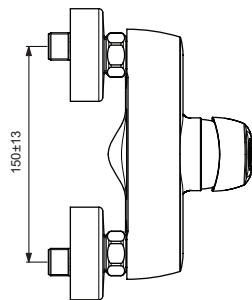

**BD038AA**

**BD037AA**

Pos.	Signify	Spare parts-Nr.	Quantity	Pos.	Signify	Spare parts-Nr.	Quantity
1	Lever	B961681AA	1 Pcs.	15	Fiber ring Ø24x15x2		2 Pcs.
2	Screw M5x8		1 Pcs.	16	Nipple M19x1.5LH		2 Pcs.
3	Cap decorative	B960473AA	1 Pcs.	17	O-Ring Ø15.6x1.78		2 Pcs.
4	Volume stop	A860700NU	1 Pcs.	18	Coupling nut		2 Pcs.
5	Cap,w/O-Ring-compl.	B960276AA	1 Pcs.	19	Nipple M22x1/G1/2	B960970AA	1 Pcs.
6	Screw M4x39		3 Pcs.	20	O-Ring Ø18.2x1.7	A961640NU	2 Pcs.
7	Cartridge Ø47mm	A960500NU	1 Pcs.	21	Non return valve	B961346NU	1 Pcs.
8	Body		1 Pcs.				
9	Perlator M24x1-C	B961059AA	1 Pcs.				
10	Pull knob	B960486AA	1 Pcs.				
11	Diverter automatic	B960167AA	1 Pcs.				
12	Non return valve	A960944NU	1 Pcs.				
13	S-connections-compl.		1 Set				
14	Escutcheon-compl.	B960242AA	1 Set				