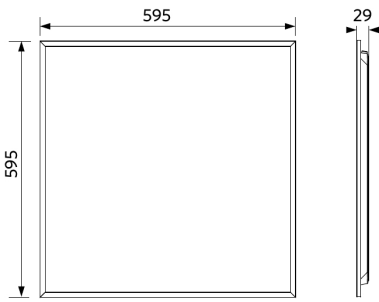

Dimensional Drawing (mm)

LEDPanelS-P6 Sq595

LEDPanelS-P6
Driver On/Off

LEDPanelS-P6
Driver Dim

LEDPanelS-P6
Driver Tunable White

Photometric Data