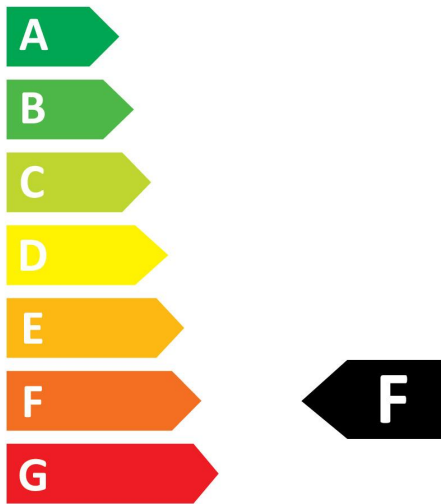

PRODUCT OVERVIEW

Product name	ToLEDo Candle V7 250LM 865 E14 SL
Technology	LED
Watt (Rated) (W)	2.5
Type	LED exchangeable
Cap/Base	E14
Fixture rating	Open
General application	Hospitality, Residential & Consumer
ETIM Class	EC001959
E-number FI	4740996
Warranty	3 years
Luminous flux (lm)	250
Colour temperature (K)	6500
Light colour	Daylight
CRI (Ra)	80
Colour Variation Initial (SDCM)	SDCM6
Photobiological Risk Group	RG0

TOLEDO CANDLE

ToLEDo Candle V7 250LM 865 E14 SL

0029605

Wattage (W)	2.5
Product Voltage (V)	230
Dimmable	No
Average life (Nominal) (h)	15000
Product EAN number	5410288296050

DATA TABLE

General data

Product name	ToLEDo Candle V7 250LM 865 E14 SL
Technology	LED
Watt (Rated) (W)	2.5
Type	LED exchangeable
Cap/Base	E14
Fixture rating	Open
General application	Hospitality, Residential & Consumer
Operating temperature range (°C)	-20°C...+40°C
Performance ambient temperature Tq (°C)	25
ETIM Class	EC001959
E-number FI	4740996
Warranty	3 years

Optical data

Luminous flux (lm)	250
Luminous flux (Rated) (lm)	250
Colour temperature (K)	6500
Light colour	Daylight
CRI (Ra)	80
Colour Variation Initial (SDCM)	SDCM6
Photobiological Risk Group	RG0
Lumen maintenance at end of nominal life (%)	70

PHOTOMETRY

TECHNICAL DRAWINGS

TOLEDO CANDLE

ToLEDo Candle V7 250LM 865 E14 SL
0029605

SYLVANIA

0029605

3
kWh/1000h

2019/2015