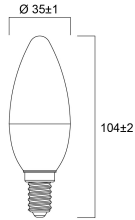

TOLEDO CANDLE

ToLEDo Candle V7 250LM 865 E14 SL

0029605

Wattage (W)	2.5
Product Voltage (V)	230
Dimmable	No
Average life (Nominal) (h)	15000
Product EAN number	5410288296050

DATA TABLE

General data

Product name	ToLEDo Candle V7 250LM 865 E14 SL
Technology	LED
Watt (Rated) (W)	2.5
Type	LED exchangeable
Cap/Base	E14
Fixture rating	Open
General application	Hospitality, Residential & Consumer
Operating temperature range (°C)	-20°C...+40°C
Performance ambient temperature Tq (°C)	25
ETIM Class	EC001959
E-number FI	4740996
Warranty	3 years

TOLEDO CANDLE

ToLEDo Candle V7 250LM 865 E14 SL
0029605

Lifetime data

Lifespan L70 B50	15000
Average life (Nominal) (h)	15000
Average life (Rated) (h)	15000

Physical data

Nominal Product Length (mm)	104
Nominal Product Diameter (mm)	35
Weight (kg)	0.028

Packaging

Single packaging type	Carton
Product EAN number	5410288296050
Packaging single length / height (cm)	11.0
Packaging single width (cm)	4.5
Packaging single depth (cm)	4.5
DUN14 (outer)	15410288296057
Units per outer package	6
Packaging outer length / height (cm)	14.3
Packaging outer width (cm)	9.7
Packaging outer depth (cm)	11.7

PHOTOMETRY

TECHNICAL DRAWINGS

TOLEDO CANDLE

ToLEDo Candle V7 250LM 865 E14 SL
0029605

SYLVANIA

0029605

3
kWh/1000h

2019/2015