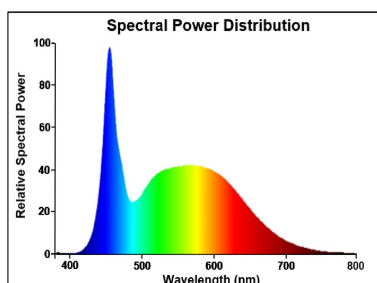

TOLEDO CANDLE

ToLEDo Candle V7 250LM 865 E14 SL
0029605

Lifetime data

Lifespan L70 B50	15000
Average life (Nominal) (h)	15000
Average life (Rated) (h)	15000

Physical data

Nominal Product Length (mm)	104
Nominal Product Diameter (mm)	35
Weight (kg)	0.028

Packaging

Single packaging type	Carton
Product EAN number	5410288296050
Packaging single length / height (cm)	11.0
Packaging single width (cm)	4.5
Packaging single depth (cm)	4.5
DUN14 (outer)	15410288296057
Units per outer package	6
Packaging outer length / height (cm)	14.3
Packaging outer width (cm)	9.7
Packaging outer depth (cm)	11.7

Safety data

Optimal operating condition (°C)	-20-40
Breakage cleaning instructions	Not applicable
Special purpose lamp	No
Dry applications use only	Yes
Suitable for household illumination	Yes
Safety message	Not Suitable for totally enclosed fixtures

PHOTOMETRY

TECHNICAL DRAWINGS