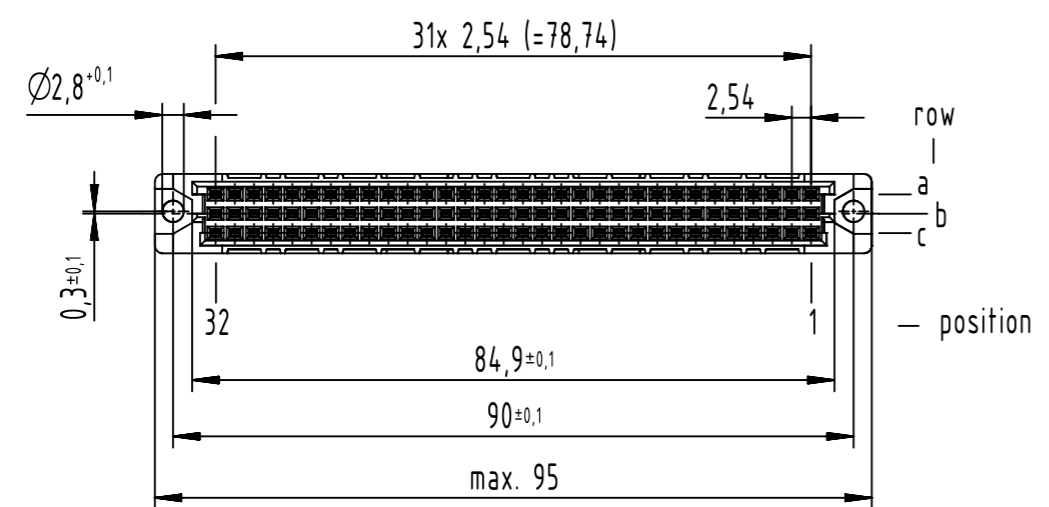

96 press-in contacts

☒ = position with contact

☐ = position without contact

1 recommended configuration of plated through holes and further information see product data sheet

09 03 296 6861	2
09 03 296 2861	1
part no.	performance level

	All rights reserved	Created by STORCK	Inspected by LEHNERT	Standardisation 302077	Date 2021-02-16	State Final Release
	Department EL PD	Title DIN Signal type C female press-in 13.0 96-pole		Doc-Key / ECM-Nr. 100072194/UGD/085/G 500000189290		
HARTING D-32339 Espelkamp	Type TB	Number 0903296X861		Rev. G	Page 1/1	