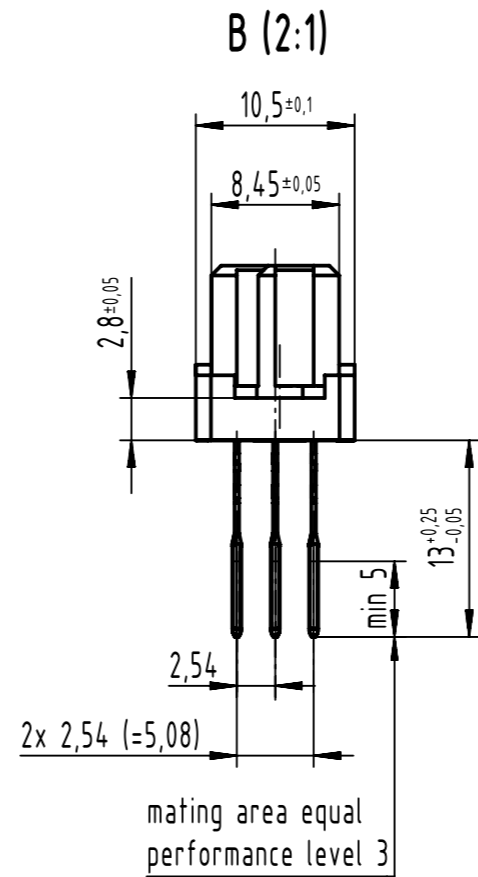

96 press-in contacts

☒ = position with contact

☐ = position without contact

1 recommended configuration of plated through holes and further information see product data sheet

09 03 296 6861	2
09 03 296 2861	1
part no.	performance level

	All rights reserved	Created by STORCK	Inspected by LEHNERT	Standardisation 302077	Date 2021-02-16	State Final Release
	Department EL PD	Title DIN Signal type C female press-in 13.0 96-pole		Doc-Key / ECM-Nr. 100072194/UGD/085/G 500000189290		
HARTING D-32339 Espelkamp	Type TB	Number 0903296X861		Rev. G	Page 1/1	