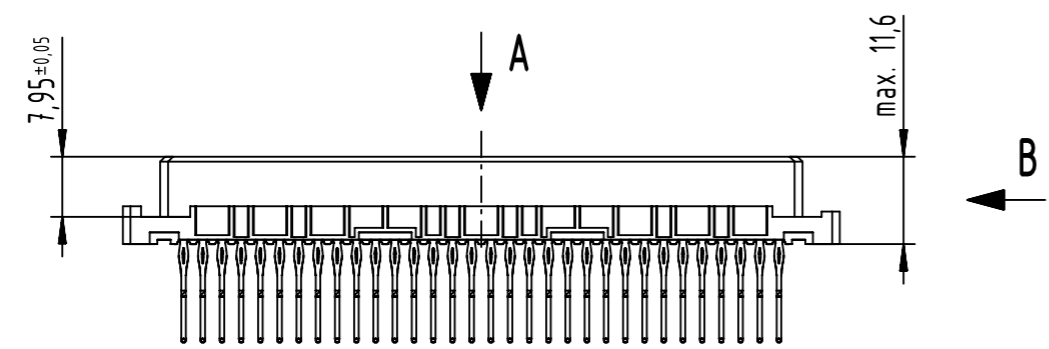

96 press-in contacts

☒ = position with contact

☐ = position without contact

1 recommended configuration of plated through holes and further information see product data sheet

09 03 296 6861	2
09 03 296 2861	1
part no.	performance level

	All rights reserved	Created by STORCK	Inspected by LEHNERT	Standardisation 302077	Date 2021-02-16	State Final Release
	Department EL PD	Title DIN Signal type C female press-in 13.0 96-pole		Doc-Key / ECM-Nr. 100072194/UGD/085/G 500000189290		
HARTING D-32339 Espelkamp	Type TB	Number 0903296X861		Rev. G	Page 1/1	