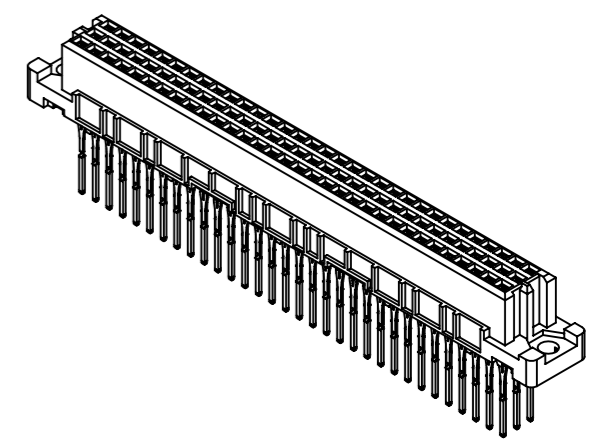

96 press-in contacts

☒ = position with contact

☐ = position without contact

1 recommended configuration of plated through holes and further information see product data sheet

09 03 296 6861	2
09 03 296 2861	1
part no.	performance level

	All rights reserved	Created by STORCK	Inspected by LEHNERT	Standardisation 302077	Date 2021-02-16	State Final Release
	Department EL PD	Title DIN Signal type C female press-in 13.0 96-pole		Doc-Key / ECM-Nr. 100072194/UGD/085/G 500000189290		
HARTING D-32339 Espelkamp	Type TB	Number 0903296X861		Rev. G	Page 1/1	