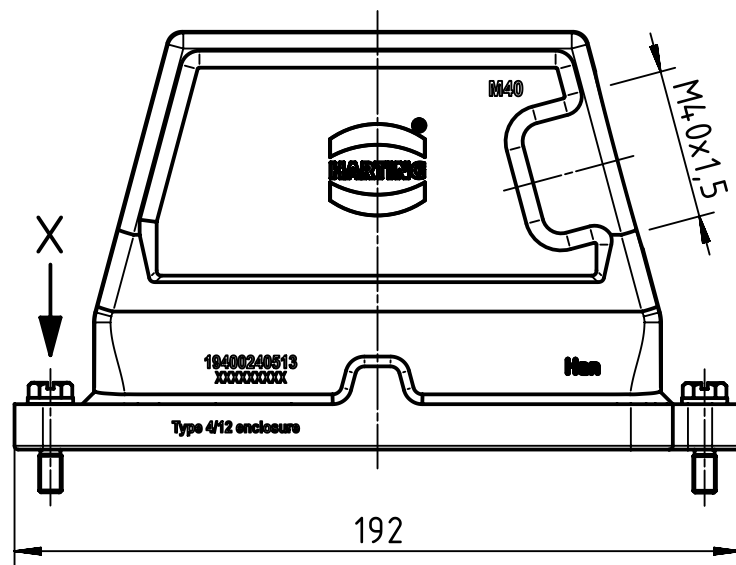

1 2 3 4 5 6

A
B
C
D

	All Dimensions in mm Original Size DIN A4		Scale 1:2	Free size tol.		Ref.
						Sub.
	All rights reserved Department EL PD - DE		Created by FINKEV	Inspected by GERB	Standardisation TIEMANNA	Date 2015-11-13
	HARTING Electric GmbH & Co. KG D-32339 Espelkamp		Title Han 24 HPR Hood SE M40 Screw Lock			State Final Release
			Type TB	Number 19 40 024 0513		Doc-Key / ECM-Nr. 100172278/UGD/004/A 500000094.112
					Rev. A	Page 1/1