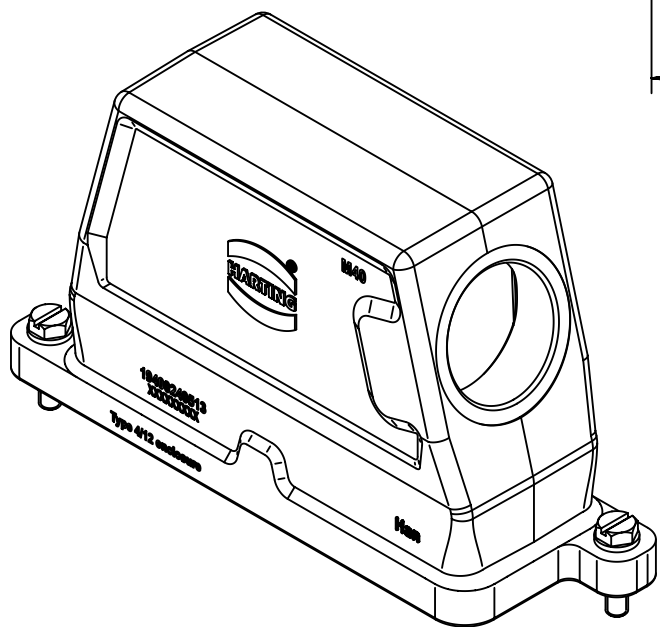

1 2 3 4 5 6

A
B
C
D

	All Dimensions in mm Original Size DIN A4		Scale 1:2	Free size tol.		Ref.
						Sub.
	All rights reserved Department EL PD - DE		Created by FINKEV	Inspected by GERB	Standardisation TIEMANNA	Date 2015-11-13
	HARTING Electric GmbH & Co. KG D-32339 Espelkamp		Title Han 24 HPR Hood SE M40 Screw Lock			State Final Release
			Type TB	Number 19 40 024 0513		Doc-Key / ECM-Nr. 100172278/UGD/004/A 500000094.112
					Rev. A	Page 1/1