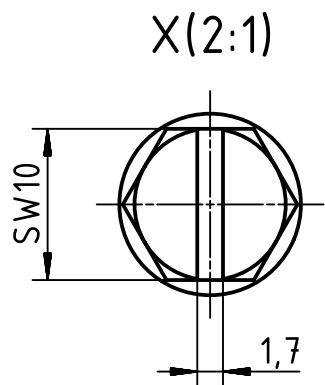

1 2 3 4 5 6

A
B
C
D

	All Dimensions in mm Original Size DIN A4		Scale 1:2	Free size tol.		Ref.
						Sub.
	All rights reserved Department EL PD - DE		Created by FINKEV	Inspected by GERB	Standardisation TIEMANNA	Date 2015-11-13
	HARTING Electric GmbH & Co. KG D-32339 Espelkamp		Title Han 24 HPR Hood SE M40 Screw Lock			State Final Release
			Type TB	Number 19 40 024 0513		Doc-Key / ECM-Nr. 100172278/UGD/004/A 500000094.112
					Rev. A	Page 1/1