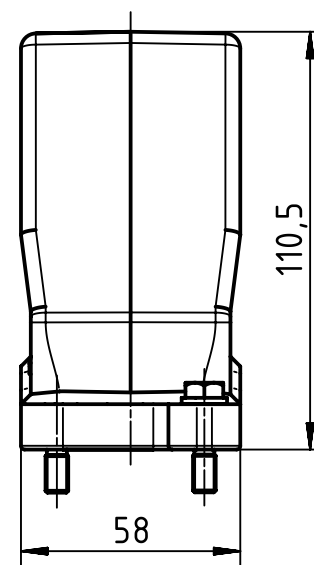

1 2 3 4 5 6

A
B
C
D

	All Dimensions in mm Original Size DIN A4		Scale 1:2	Free size tol.		Ref.
						Sub.
	All rights reserved Department EL PD - DE		Created by FINKEV	Inspected by GERB	Standardisation TIEMANNA	Date 2015-11-13
	HARTING Electric GmbH & Co. KG D-32339 Espelkamp		Title Han 24 HPR Hood SE M40 Screw Lock			State Final Release
			Type TB	Number 19 40 024 0513		Doc-Key / ECM-Nr. 100172278/UGD/004/A 500000094.112
					Rev. A	Page 1/1