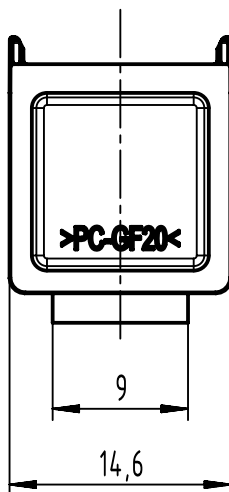

1 2 3 4 5 6

A

B

C

D

	All rights reserved Department EL PD	All Dimensions in mm Original Size DIN A4	Scale 2:1	Free size tol.		Ref.
		HARTING D-32339 Espelkamp	Created by HOLLERT	Inspected by RUETERA	Standardisation SAP_WFRT	Date 2022-05-31
Title Han Domino Dummy cube (MF.2)						Doc-Key / ECM-Nr. 100961076/UGD/001/B 500000218497
Type TB		Number 09 14 900 2000			Rev. B	Page 1/1