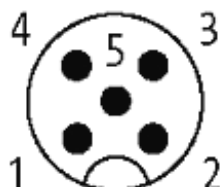

**M12 male 0° / M12 female 0°**

PUR 5x0.34 ye UL/CSA+drag chain 2m

Male straight to female straight

M12 - M12, 5-pole

Art.-No. 7005 - M12 Lite - (plastic hexagonal screw) on request

Plastic housings with good resistance against chemicals and oils. The resistance to aggressive media should be individually tested for your application. Further details on request. Further cable lengths on request.

**[Link to Product](#)****Illustration**

(\* for cable type 126 and 732)

Male

Female

Product may differ from Image