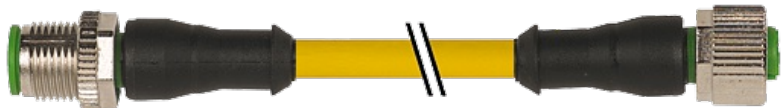

**M12 male 0° / M12 female 0°**

PUR 5x0.34 ye UL/CSA+drag chain 2m

Male straight to female straight

M12 - M12, 5-pole

Art.-No. 7005 - M12 Lite - (plastic hexagonal screw) on request

Plastic housings with good resistance against chemicals and oils. The resistance to aggressive media should be individually tested for your application. Further details on request. Further cable lengths on request.

**[Link to Product](#)****Illustration**

(\* for cable type 126 and 732)

Male

Female

Product may differ from Image

### Technical Data

|                               |   |
|-------------------------------|---|
| Operating voltage             | max. 125 V AC/DC  |
| Operating current per contact | max. 4 A  |
| Locking of ports              | Screw thread M12 × 1 mm (recommended torque 0.6 Nm) self-securing |
| Protection                    | IP67 inserted and tightened (EN 60529)                            |