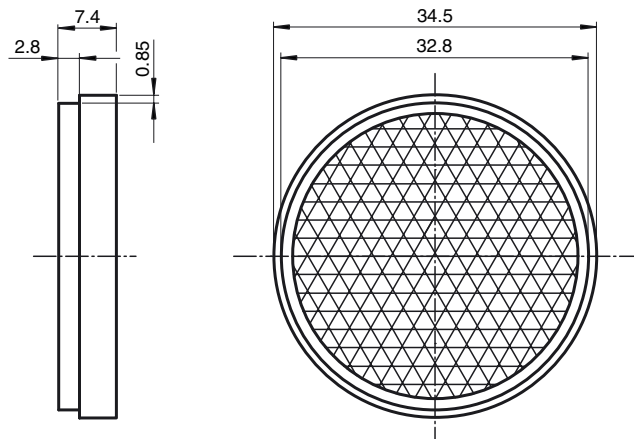

Model Number

REF-A35

Reflector, round \varnothing 35 mm, self-adhesive

Features

- Self-adhesive for simple installation

Dimensions

Technical data

General specifications

Construction type circular

Ambient conditions

Ambient temperature -20 ... 85 °C (-4 ... 185 °F)

Mechanical specifications

Material PMMA/ABS

Dimensions Diameter: 35 mm

Mounting self-adhesive