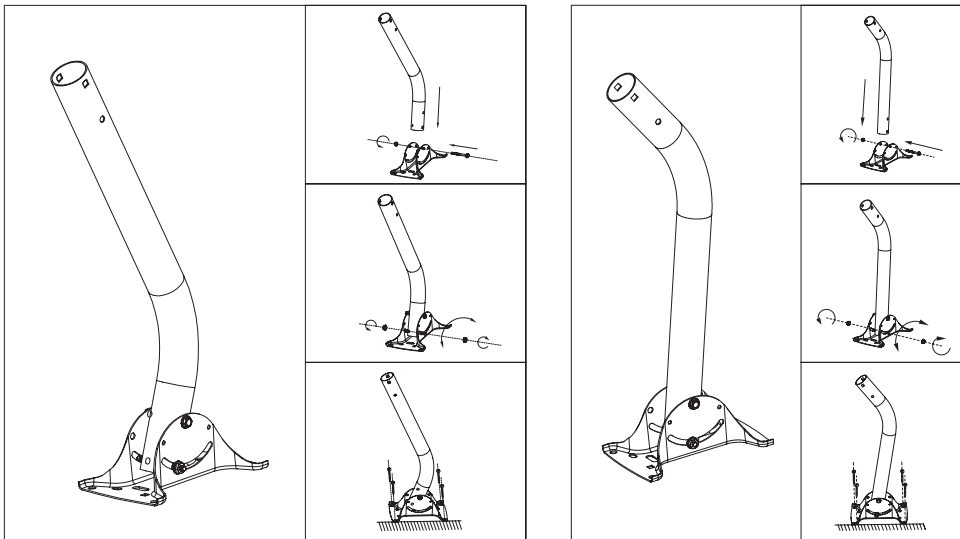

# 19 J-Pole Antenna Mount

## Technical Data

Size (mm)				Weight (kg)
Arm length	Height	Fixing plate	Diameter	
485	/	T1.5	42	1.1

## Bracket Installation Diagram

## Part Number Table

Description	Part Number
19 J-Pole Antenna Mount	33-10914