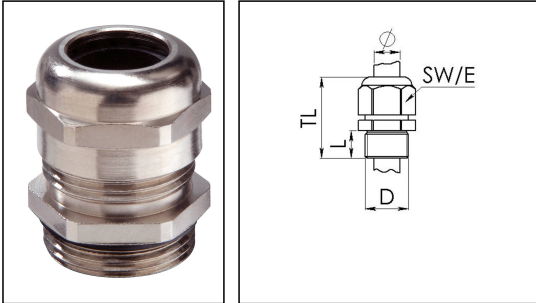

MSKV 13,5

Cable gland, brass

Products may differ in size, colour and appearance to those shown. If you require further information or customisation, please contact us directly.

Material cable gland	Brass nickel-plated
Material clamping cage	Polyamide
Material sealing gasket	TPV
Temp. range min	-40 °C
Temp. range max	100 °C
Protection class	IP68 (5 bar 30 min), IP69
Thread type	PG
Ø Connection thread D	13,5
Length screw-in thread L	6,5 mm
Ø cable diameter min	6 mm
Ø cable diameter max	12 mm
Key width SW	22 mm
Collar diameter (E)	24 mm
Total length TL	23,5 mm - 29,5 mm
Install. torques fitting	18 N/m
Install. torques cap nut	10 N/m
Impact category	6
Surface	Nickel-plated
Order no. nickel-plated	10062284
Type	MSKV 13,5
Packing unit	50
Tariff number	74198090
EAN number	4007685622844
ETIM-Classification	EC000441