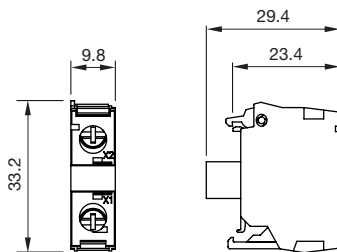

### Technical data

Terminal	Screw terminal
Illuminative colour	Red
Operating voltage	24 V AC/DC
Weight	0.009 kg
Illumination colour	Red
Lumi. Intensity	450 - 1120 mcd
Current consumption	max. 25 mA

### Dimensions