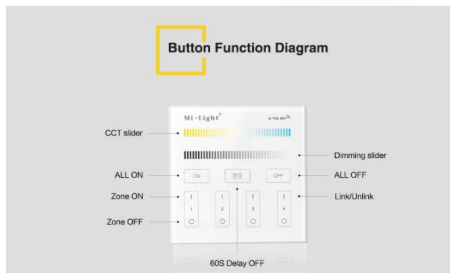

Adopt 2.4GHz technology, 30m control distance

Compatible 4-zone Dual White series

Control all Mi-Light 4-zone Dual White LED bulbs, 4-zone Dual White LED controllers

60S Delay OFF

Touch "60S", light will be off automatically after 60 seconds

Color temperature adjust randomly

Warm white 2700K-Cool white 6500K

1-100% Brightness dimming

Dimming(1%-100%) the light randomly

Sensitive touching

High precision Capacitive touch screen IC, Touch Screen is very stable

High-end tempered glass panel

Scratching and crushing resistance

COMPATIBLE REMOTE SHEET

Product	Compatible Remote

Zubehör

Art.-Nr.	Name
----------	------