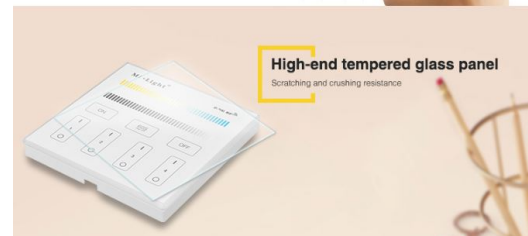

Sensitive touching

High-end tempered glass panel

Scratching and crushing resistance