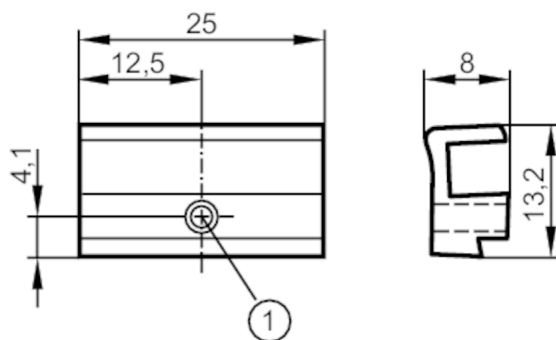

## Mounting adapter for Bosch Rexroth pneumatic cylinders

ADAPT FOR CYL BOSCH 523

1 Mounting screw SW 1.5

### Application

Design L-slot, for types, MKT

### Mechanical data

Weight [g] 5.9

Type of mounting for series: Bosch OCT

Dimensions [mm] 13.2 x 25 x 8

Materials aluminium; screw: stainless steel