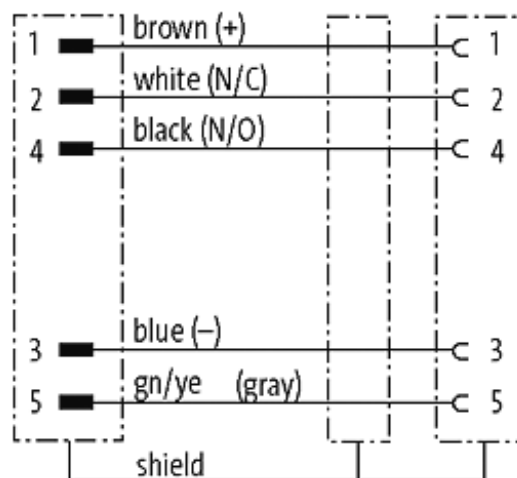

M12 MALE 0° / M12 FEMALE 90° SHIELDED

PUR 5X0.34 shielded GRAY, UL/CSA 2m

Male straight to female 90°
M12 - M12, 5-pole

Plastic housings with good resistance against chemicals and oils. The resistance to aggressive media should be individually tested for your application. Further details on request. Further cable lengths on request.

[Link to Product](#)

Illustration

Male

Female

Product may differ from Image