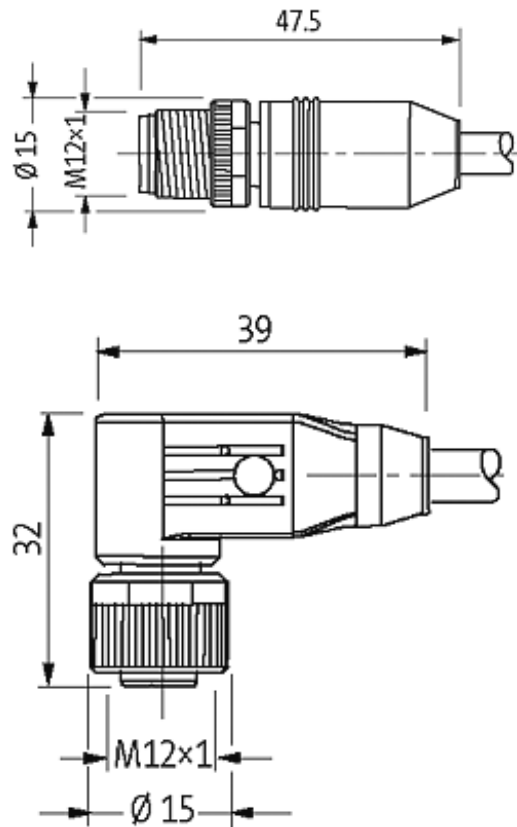

M12 MALE 0° / M12 FEMALE 90° SHIELDED

PUR 5X0.34 shielded GRAY, UL/CSA 2m

Male straight to female 90°
M12 - M12, 5-pole

Plastic housings with good resistance against chemicals and oils. The resistance to aggressive media should be individually tested for your application. Further details on request. Further cable lengths on request.

[Link to Product](#)

Illustration

Male

Female

Product may differ from Image