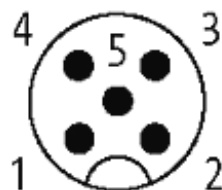

M12 MALE 0° / M12 FEMALE 90° SHIELDED

PUR 5X0.34 shielded GRAY, UL/CSA 2m

Male straight to female 90°
M12 - M12, 5-pole

Plastic housings with good resistance against chemicals and oils. The resistance to aggressive media should be individually tested for your application. Further details on request. Further cable lengths on request.

[Link to Product](#)

Illustration

Male

Female

Product may differ from Image