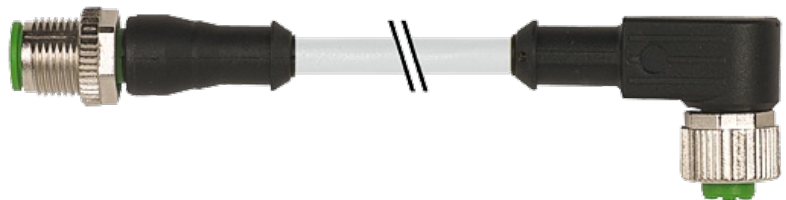

M12 MALE 0° / M12 FEMALE 90° SHIELDED

PUR 5X0.34 shielded GRAY, UL/CSA 2m

Male straight to female 90°
M12 - M12, 5-pole

Plastic housings with good resistance against chemicals and oils. The resistance to aggressive media should be individually tested for your application. Further details on request. Further cable lengths on request.

[Link to Product](#)

Illustration

Male

Female

Product may differ from Image