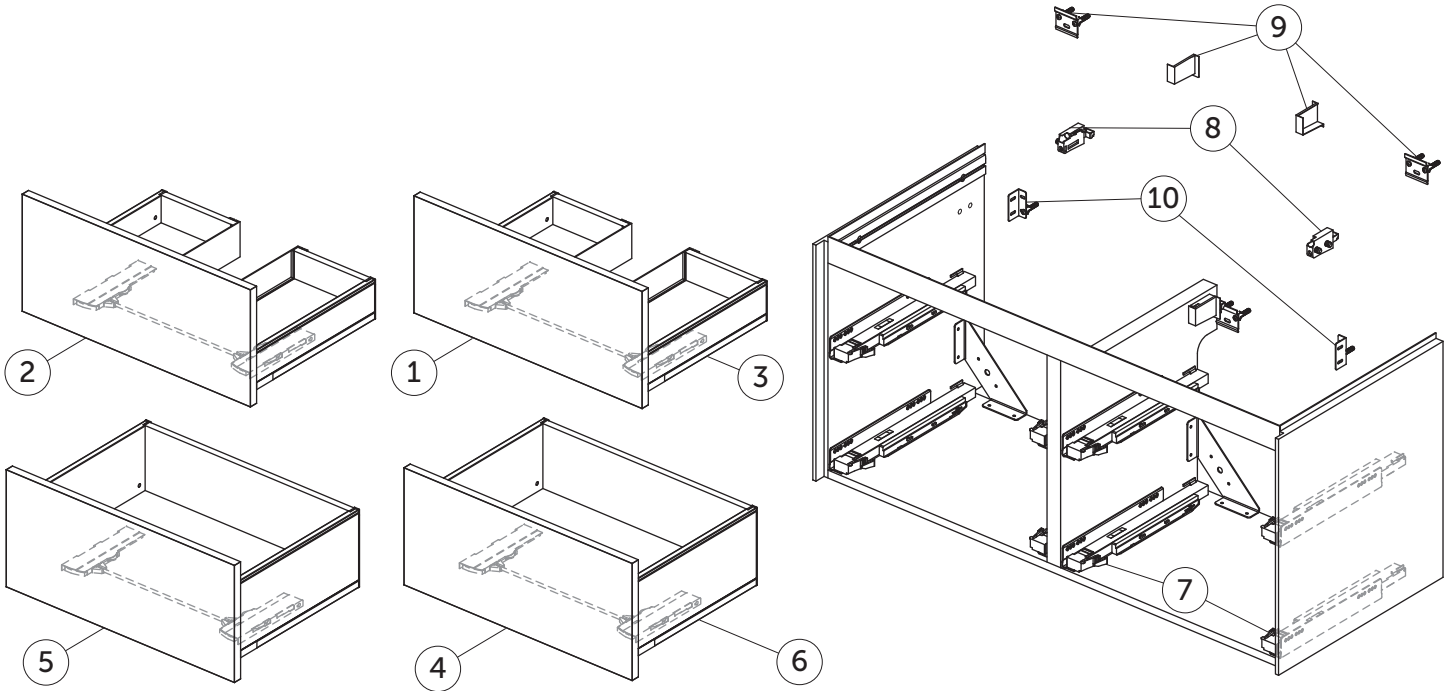

SPARE PARTS

Vanity Unit 1200
4 drawers

Item	Description	Colour/Finish	Code No.	Quantity
1	Upper drawer front panel RH 588 x 267	Y1 - Matt White Y2 - Matt Anthracite Y3 - Matt Sunset Y4 - Smoked Oak Y5 - Dark Walnut Y6 - Light Oak	TV990Y1 TV990Y2 TV990Y3 TV990Y4 TV990Y5 TV990Y6	1
2	Upper drawer front panel LH 588 x 267	Y1 - Matt White Y2 - Matt Anthracite Y3 - Matt Sunset Y4 - Smoked Oak Y5 - Dark Walnut Y6 - Light Oak	TV991Y1 TV991Y2 TV991Y3 TV991Y4 TV991Y5 TV991Y6	1
3	Upper drawer structure box L/R 60 x 50.5 vanity	Y2 - Matt Anthracite	TV992Y2	1
4	Lower drawer front panel RH 588 x 267	Y1 - Matt White Y2 - Matt Anthracite Y3 - Matt Sunset Y4 - Smoked Oak Y5 - Dark Walnut Y6 - Light Oak	TV993Y1 TV993Y2 TV993Y3 TV993Y4 TV993Y5 TV993Y6	1
5	Lower drawer front panel LH 588 x 267	Y1 - Matt White Y2 - Matt Anthracite Y3 - Matt Sunset Y4 - Smoked Oak Y5 - Dark Walnut Y6 - Light Oak	TV994Y1 TV994Y2 TV994Y3 TV994Y4 TV994Y5 TV994Y6	1
6	Lower drawer structure box L/R 60 x 50.5 vanity	Y2 - Matt Anthracite	TV995Y2	1
7	Runners 400 Push KIT		TV76967	Pair
8	Hanging brackets KIT 1		RV08267	Pair
9	Wall fixation KIT 1 new		TV72667	14
10	Safety KIT (brackets, screws & plugs)		TV38767	12