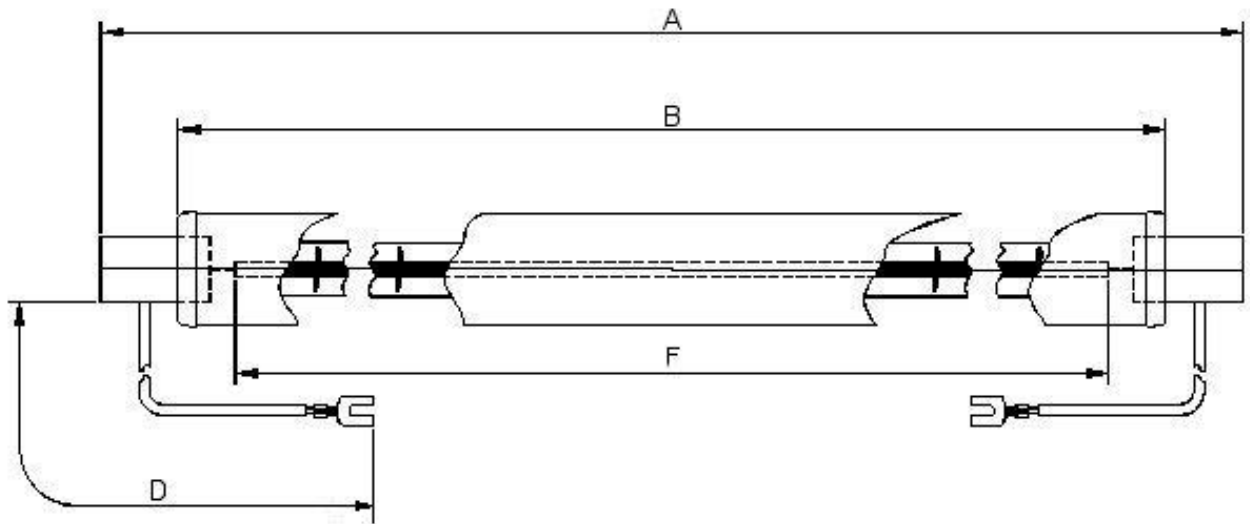

## Dimensions

A	216±2	D	230±5
B	176±2	F	150 nom

All dimensions in mm unless otherwise stated

## Technical Data

Volts	240	Colour Temp	2400
Watts	500	Life	5000
Finish	Clear	Burning Position	Horizontal
Cap	Sk15		

Lead: PTFE insulated with M4 fork terminals  
Peak wavelength 1.21µm

240V 500W IR Lamp	Authorised By
-------------------	---------------