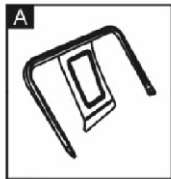

BOLERO

DL872 Bistro Red Steel High Stool with backrest

DL877 Bistro Galvanised Steel HighStool with backrest

DL882 Bistro Black Steel High Stool with backrest

DL890 Bistro White Steel HighStool with backrest

DM935 Bistro Gun Metal Grey Steel HighStool with backrest

Parts list