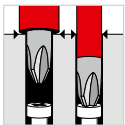

Slim
Deep-set screws and spring tension elements can be reached easily and safely

Slim
Alcance con facilidad y seguridad los tornillos profundos y elementos con resorte de tracción