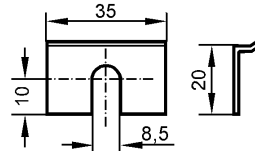

MOUNTING SET SR1000

Accessories

Product characteristics

Mounting set

2 angle brackets

for flow meter SU

Mechanical data

Housing materials

stainless steel (303S22)

Weight

[kg]

0.016

Installation

Remarks

Pack quantity

[piece]