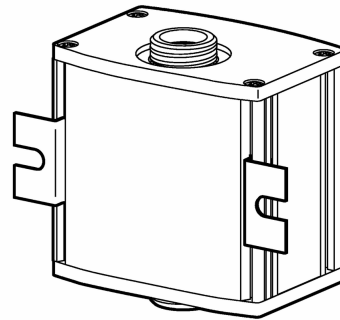

MOUNTING SET SR1000

Accessories

Product characteristics

Mounting set

2 angle brackets

for flow meter SU

Mechanical data

Housing materials

stainless steel (303S22)

Weight

[kg]

0.016

Installation

Remarks

Pack quantity

[piece]