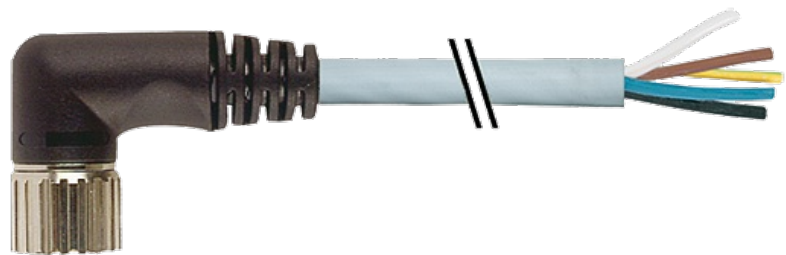

M23 FEMALE, 90° 12 POLE

PUR 4X0.34+3X0.75 GRAY, drag ch 15m

M23

Female 90°

12-pole

7-pole used

Further cable lengths on request. Plastic housings with good resistance against chemicals and oils. The resistance to aggressive media should be individually tested for your application. Further details on request.

[Link to Product](#)**Illustration**

1	white
2	green
3	yellow
4	gray
11	brown 0.75 mm ²
9	blue 0.75 mm ²
12	green/yellow 0.75 mm ²

Female

Product may differ from Image