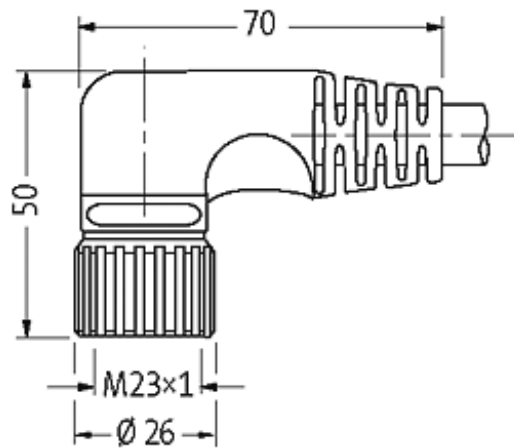

M23 FEMALE, 90° 12 POLE

PUR 4X0.34+3X0.75 GRAY, drag ch 15m

M23

Female 90°

12-pole

7-pole used

Further cable lengths on request. Plastic housings with good resistance against chemicals and oils. The resistance to aggressive media should be individually tested for your application. Further details on request.

[Link to Product](#)**Illustration**

1	white
2	green
3	yellow
4	gray
11	brown 0.75 mm ²
9	blue 0.75 mm ²
12	green/yellow 0.75 mm ²

Female

Product may differ from Image