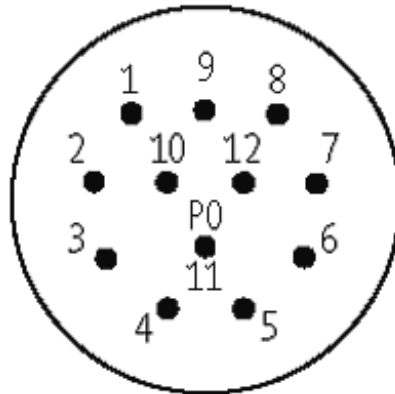

M23 FEMALE, 90° 12 POLE

PUR 4X0.34+3X0.75 GRAY, drag ch 15m

M23

Female 90°

12-pole

7-pole used

Further cable lengths on request. Plastic housings with good resistance against chemicals and oils. The resistance to aggressive media should be individually tested for your application. Further details on request.

[Link to Product](#)**Illustration**

1	white
2	green
3	yellow
4	gray
11	brown 0.75 mm ²
9	blue 0.75 mm ²
12	green/yellow 0.75 mm ²

Female

Product may differ from Image