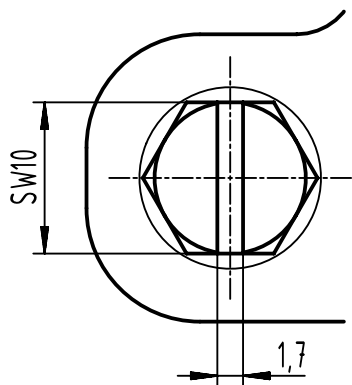

X (2:1) 2x

 All Dimensions in mm Original Size DIN A4		Scale 1:2	Free size tol.		Ref.
 All rights reserved Department EL PD		Created by SPRENB	Inspected by GERB	Standardisation	Date 2021-08-10
HARTING D-32339 Espelkamp		Title Han 10HPR Hood Side Entry M32 Screw lock			State Final Release
		Type TB	Number 19 40 010 0512		Doc-Key / ECM-Nr. 100208110/UGD/004/D 500000196731 Rev. D Page 1/1