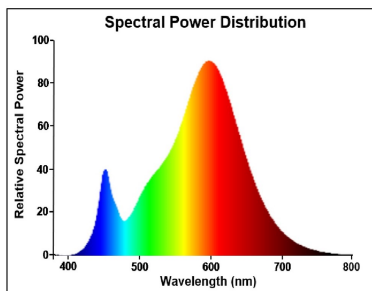

### Optical data

|  |           |
|--|-----------|
| Luminous flux (lm)                           | 470       |
| Luminous flux (Rated) (lm)                   | 470       |
| Colour temperature (K)                       | 2700      |
| Light colour                                 | Homelight |
| CRI (Ra)                                     | 80        |
| Colour Variation Initial (SDCM)              | SDCM6     |
| Photobiological Risk Group                   | RG0       |
| Lumen maintenance at end of nominal life (%) | 70        |

## PHOTOMETRY