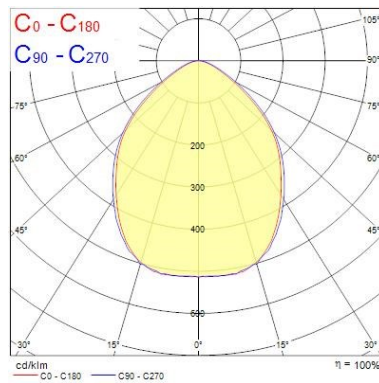

Physical data

Housing colour	White
IP rating	IP44/20
IK rating	IK02
Diffuser finish	Opal
Diffuser material	PC Polycarbonate
Nominal Product Length (mm)	205
Nominal Product Width (mm)	205
Nominal Product Height (mm)	68
Cutout Dimensions (W x L in mm or Diameter in mm)	∅185
Weight (kg)	0.85
Recessed Depth (mm)	68

Syl-Lighter LED Square 205

Sylighter 205 Square LED 15W WW
3031702

Packaging outer width (cm)	49.0
Packaging outer depth (cm)	20.5

Safety data

Compatible dimmers	Leading / trailing edge
--------------------	-------------------------

PHOTOMETRY

0.5	1.01 0.98	E(0°) 2886 E(C90) 45.4° 480 E(C0) 44.5° 470
1.0	2.03 1.97	E(0°) 648 E(C90) 45.4° 113 E(C0) 44.5° 118
1.5	3.04 2.95	E(0°) 287 E(C90) 45.4° 80 E(C0) 44.5° 82
2.0	4.06 3.93	E(0°) 162 E(C90) 45.4° 28 E(C0) 44.5° 29
2.5	5.07 4.91	E(0°) 103 E(C90) 45.4° 18 E(C0) 44.5° 19
3.0	6.08 5.90	E(0°) 72 E(C90) 45.4° 13 E(C0) 44.5° 13

Distance [m] Cone diameter [m] Illuminance [lx]

— C0 - C180 (Half beam angle: 89.0°)
— C90 - C270 (Half beam angle: 90.8°)

TECHNICAL DRAWINGS