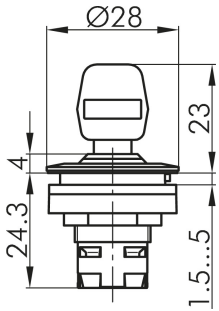

Key Actuator, maintained RRJSSA18

Description:
including two keys
other lock types on request

DESIGNPREIS
2007

NOMINIERT

Category: Key Switches (momentary/maintained)
Series: RONTRON-RJUWEL
Panel cut-out: Ø 22.3 mm
Protection class: II (protective insulation)
Degree of protection: IP65
Switching function: maintained action
Colour: silver-coloured
component colour: front bezel
Shape: round

Legend

I = Switching position

➤ = Spring return

● = Key removable position