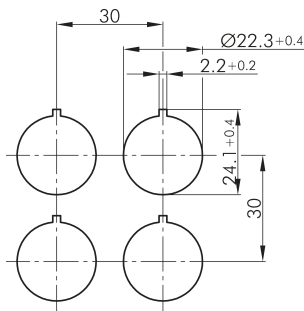

Key Actuator, maintained RRJSSA18

Description:
including two keys
other lock types on request

DESIGNPREIS
2007

NOMINIERT

Category: Key Switches (momentary/maintained)
Series: RONTRON-RJUWEL
Panel cut-out: Ø 22.3 mm
Protection class: II (protective insulation)
Degree of protection: IP65
Switching function: maintained action
Colour: silver-coloured
component colour: front bezel
Shape: round

Legend

I = Switching position

➤ = Spring return

● = Key removable position