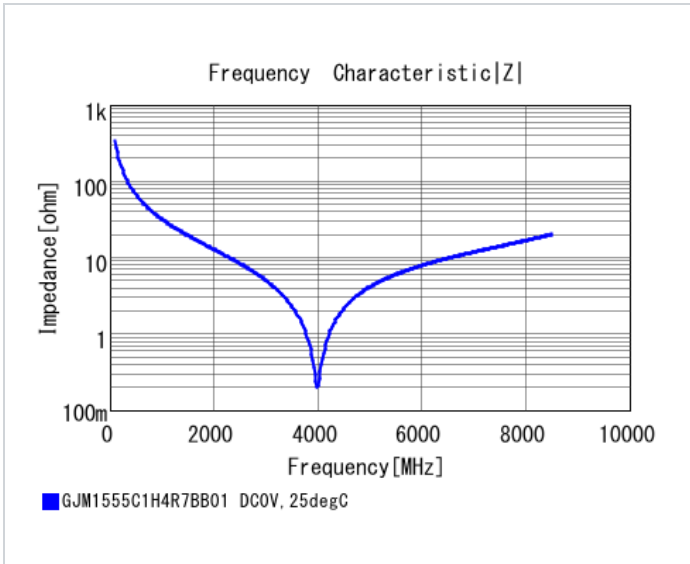

⚠ Attention

- 1.This datasheet is downloaded from the website of Murata Manufacturing Co., Ltd. Therefore, it's specifications are subject to change or our products in it may be discontinued without advance notice. Please check with our sales representatives or product engineers before ordering.
- 2.This datasheet has only typical specifications because there is no space for detailed specifications. Therefore, please review our product specifications or consult the approval sheet for product specifications before ordering.