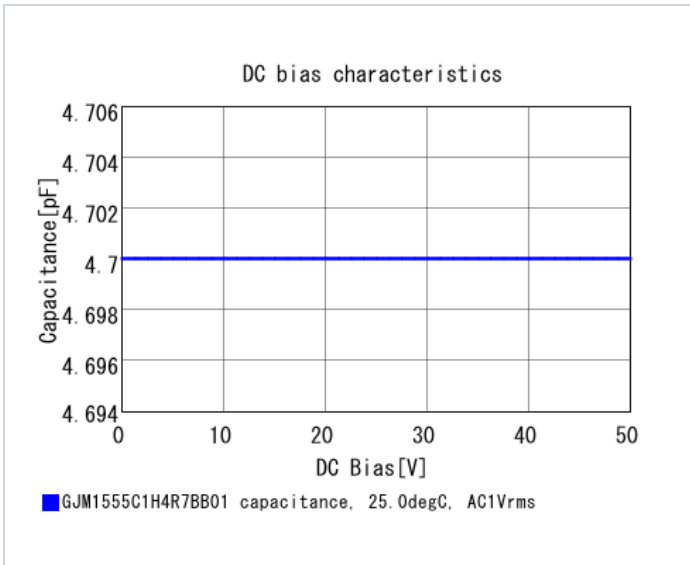

⚠ Attention

- 1.This datasheet is downloaded from the website of Murata Manufacturing Co., Ltd. Therefore, it's specifications are subject to change or our products in it may be discontinued without advance notice. Please check with our sales representatives or product engineers before ordering.
- 2.This datasheet has only typical specifications because there is no space for detailed specifications. Therefore, please review our product specifications or consult the approval sheet for product specifications before ordering.