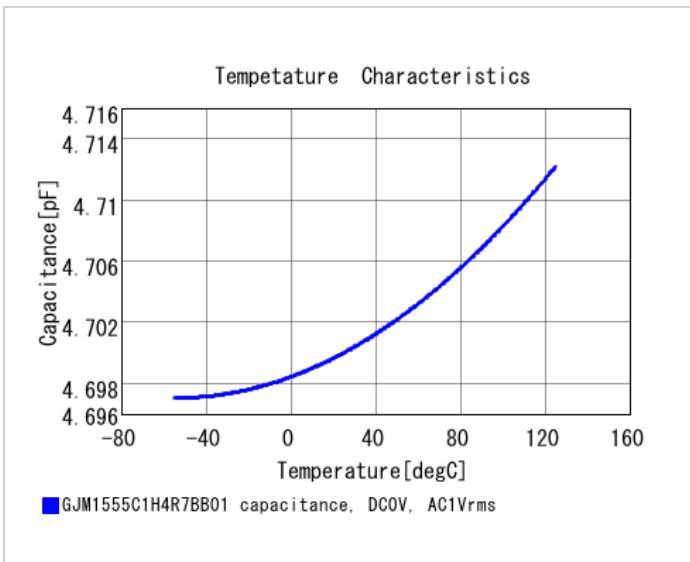

⚠ Attention

- 1.This datasheet is downloaded from the website of Murata Manufacturing Co., Ltd. Therefore, it's specifications are subject to change or our products in it may be discontinued without advance notice. Please check with our sales representatives or product engineers before ordering.
- 2.This datasheet has only typical specifications because there is no space for detailed specifications. Therefore, please review our product specifications or consult the approval sheet for product specifications before ordering.