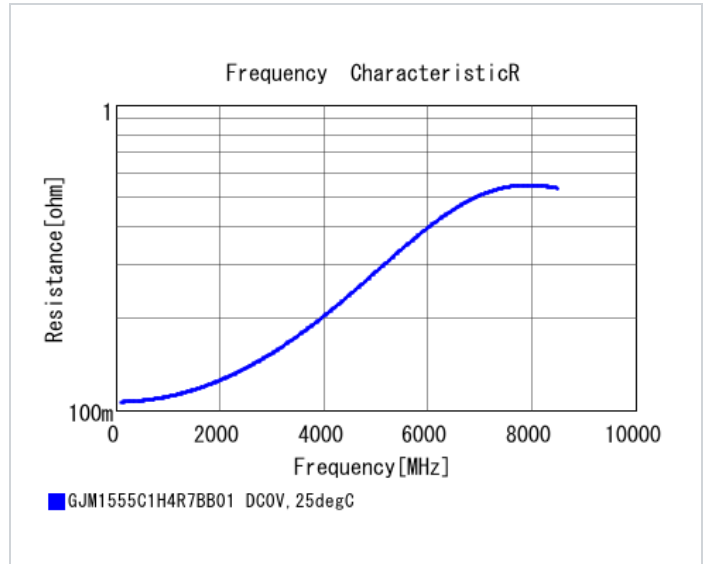

⚠ Attention

- 1.This datasheet is downloaded from the website of Murata Manufacturing Co., Ltd. Therefore, it's specifications are subject to change or our products in it may be discontinued without advance notice. Please check with our sales representatives or product engineers before ordering.
- 2.This datasheet has only typical specifications because there is no space for detailed specifications. Therefore, please review our product specifications or consult the approval sheet for product specifications before ordering.