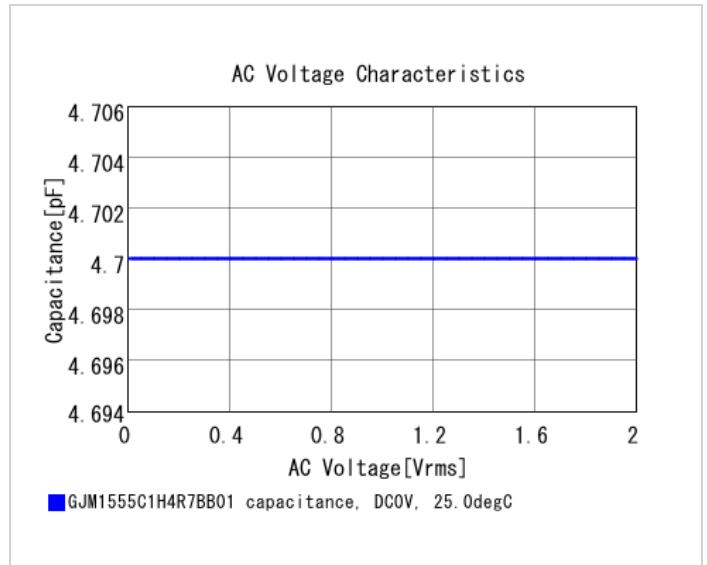

⚠ Attention

- 1.This datasheet is downloaded from the website of Murata Manufacturing Co., Ltd. Therefore, it's specifications are subject to change or our products in it may be discontinued without advance notice. Please check with our sales representatives or product engineers before ordering.
- 2.This datasheet has only typical specifications because there is no space for detailed specifications. Therefore, please review our product specifications or consult the approval sheet for product specifications before ordering.