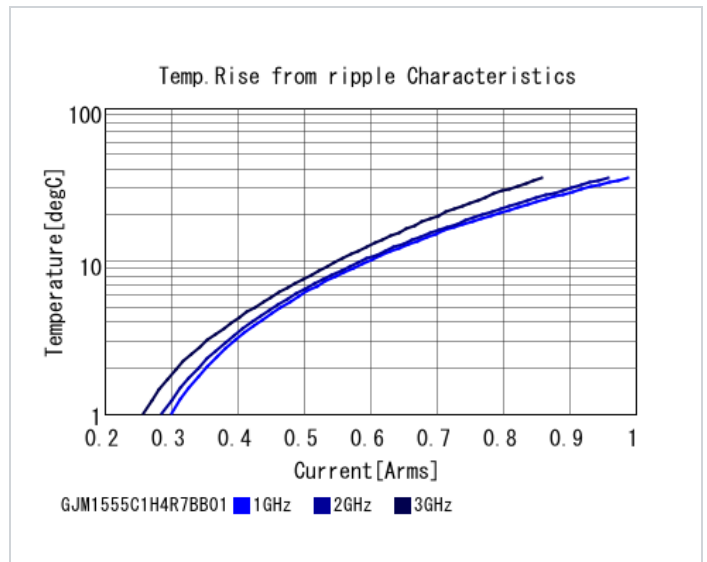

⚠ Attention

- 1.This datasheet is downloaded from the website of Murata Manufacturing Co., Ltd. Therefore, it's specifications are subject to change or our products in it may be discontinued without advance notice. Please check with our sales representatives or product engineers before ordering.
- 2.This datasheet has only typical specifications because there is no space for detailed specifications. Therefore, please review our product specifications or consult the approval sheet for product specifications before ordering.