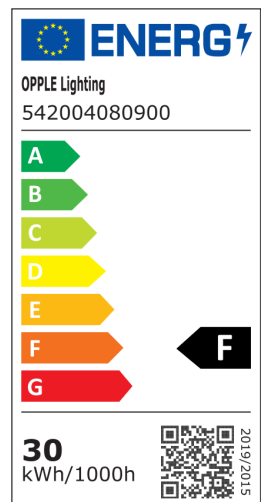

Technical Specifications

Lifetime (L70)	100,000 h
Lifetime (L80)	70,000 h
Lifetime (L90)	50,000 h
On-/Off-cycles	100,000
Colour consistency (SDCM)	3
Dimmability	On-Off
Beam angle	85°
Finishing	White RAL9003
UGR	≤ 19
IP front side	IP54
IP recessed part	IP20
Impact strength	IK04
Protection class	II
Risk group (EN 62471)	RG0
With control gear	Yes
Glow wire test	650°C
Power factor	≥ 0.9

Electrical Supply

Frequency	50/60 Hz
Nominal voltage	220-240 V
DC input voltage	See catalogue appendix
Connection	Specifications
230V Cable length	1 m

Mechanical Properties

Housing material	Aluminium
Optical material	PMMA
Cover material	Polystyrene (PS)

Ambient Conditions

Operating temperature	-20-+40°C
Application temperature	+25°C
Storage environment	-25-+50°C