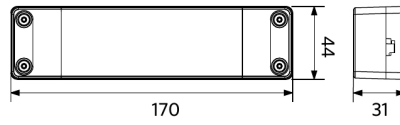

Ambient Conditions

Operating temperature	-20-+40°C
Application temperature	+25°C
Storage environment	-25-+50°C

Dimensional Drawing (mm)

LEDPanelRc-S5 Sq595

LEDPanelRc-S5
Driver On/Off

LEDPanelRc-S5
Driver Dim