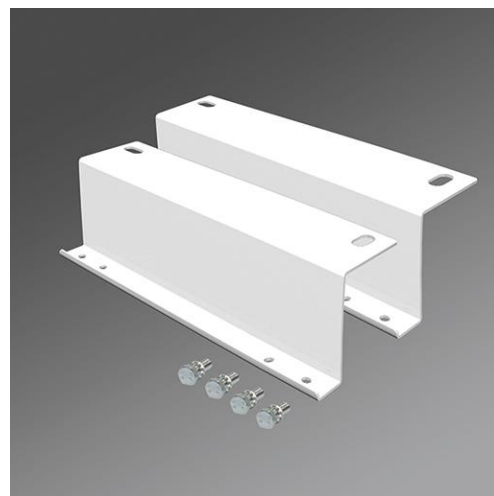

Datasheet

REGIOLUX

Category (ETIM):	Mounting
Type:	Mounting-ceiling-DW
Order number:	37290001100
Certifications:	Indoor, CE
Colour of the housing:	traffic white RAL 9016
Weight (net) (kg):	1
Dimensions LxWxH/DxH (mm):	85 x 265 x 80
mounting method:	Surface single mounting
EAN-number:	4020863263363
Commodity code:	94059900

DW 235/80 • vw • 37290001100

DW 235/80

Mounting made of St, Ceiling brackets for worker, hara

Dimensions LxWxH/DxH (mm): 85 x 265 x 80
Certifications: Indoor, CE

Regiolux GmbH
Type: DW 235/80 vw
Article number: 37290001100
Product deep link: <http://www.regiolux.de/de/article/37290001100>