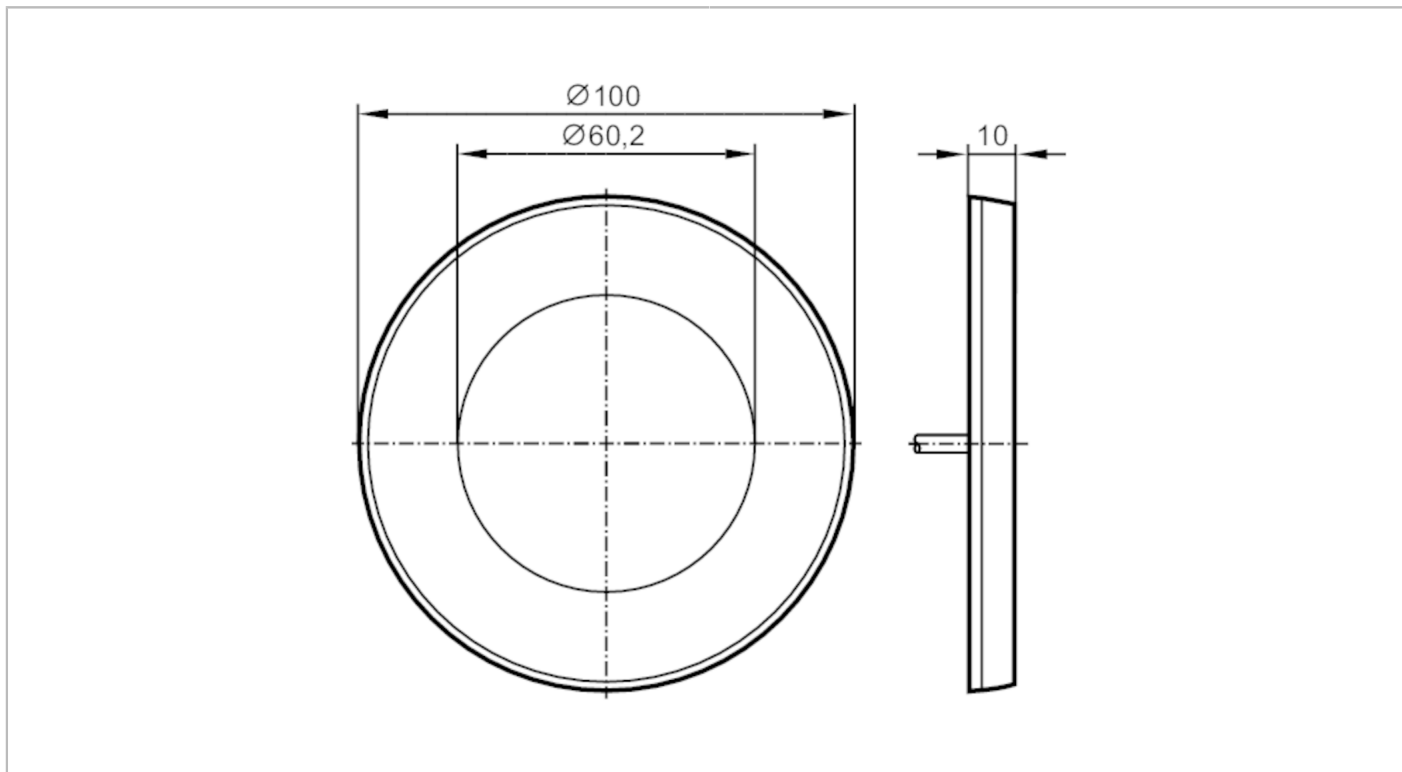

## Coloured surround for touch sensors

GREEN COVER RING FOR KT

Application	
Design	for type KT50
Mechanical data	
Weight [g]	34.2
Dimensions [mm]	100 x 10 x 100
Materials	polycarbonate-ABS green
Remarks	
Pack quantity	2 pcs.