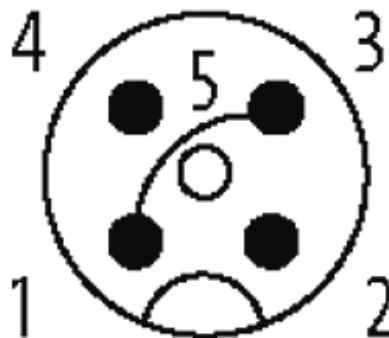

CUBE67 ACCESSORIES

Cold junction compensation plug M12 male 90°

M12

Male 90°

4-pole (bridged)

Field-wireable

with integrated compensation

For connection cables please see chapter "Connection Technology" All housings are fully potted

[Link to Product](#)

Illustration

Male

Product may differ from Image

Approvals

**General data**

Dimensions H x W x D	60x20x20 mm
----------------------	-------------

Commercial data