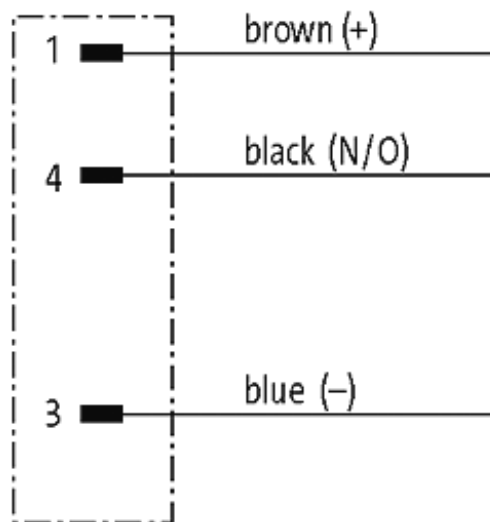

**M8 male 0° with cable**

PVC 3x0.25 ye UL/CSA 3m

M8

Male straight

3-pole

Plastic housings with good resistance against chemicals and oils. The resistance to aggressive media should be individually tested for your application. Further details on request.

**[Link to Product](#)****Illustration**

Product may differ from Image