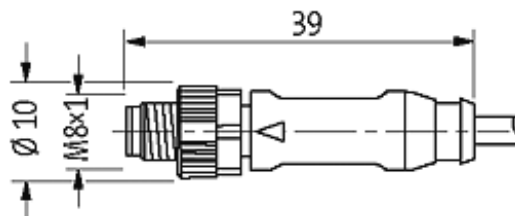

M8 male 0° with cable

PVC 3x0.25 ye UL/CSA 3m

M8

Male straight

3-pole

Plastic housings with good resistance against chemicals and oils. The resistance to aggressive media should be individually tested for your application. Further details on request.

[Link to Product](#)

Illustration