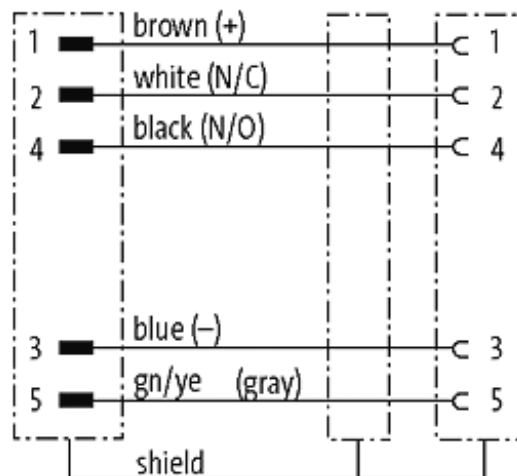

## M12 MALE 0° / M12 FEMALE 0° SHIELDED

PUR 5X0.34 shielded black UL/CSA, drag ch 5m

Male straight to female straight  
M12 - M12, 5-pole  
shielded

Plastic housings with good resistance against chemicals and oils. The resistance to aggressive media should be individually tested for your application. Further details on request. Further cable lengths on request.

#### Illustration

Male

Female

Product may differ from Image