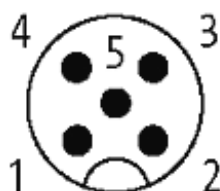

## M12 MALE 0° / M12 FEMALE 0° SHIELDED

PUR 5X0.34 shielded black UL/CSA, drag ch 5m

Male straight to female straight  
M12 - M12, 5-pole  
shielded

Plastic housings with good resistance against chemicals and oils. The resistance to aggressive media should be individually tested for your application. Further details on request. Further cable lengths on request.

#### Illustration

Male

Female

Product may differ from Image