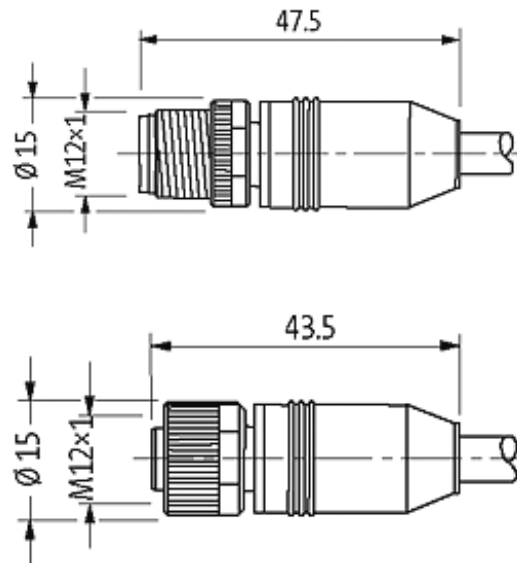

## M12 MALE 0° / M12 FEMALE 0° SHIELDED

PUR 5X0.34 shielded black UL/CSA, drag ch 5m

Male straight to female straight  
M12 - M12, 5-pole  
shielded

Plastic housings with good resistance against chemicals and oils. The resistance to aggressive media should be individually tested for your application. Further details on request. Further cable lengths on request.

### [Link to Product](#)

#### Illustration

Male

Female

Product may differ from Image