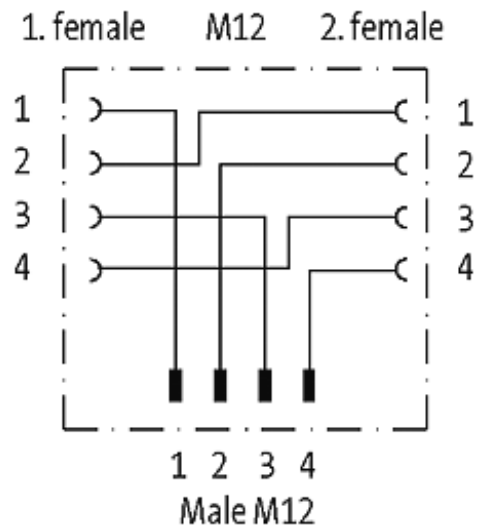

**T COUPLER SLIMLINE M12 MALE / M12 FEMALE 0°**

Male straight to female straight, fixed  
T-coupler (Slimline) M12 - M12  
4-pole

[Link to Product](#)**Illustration**

Product may differ from Image

### Technical Data

Operating voltage	60 V AC/DC
Operating current per contact	max. 4 A
Locking of ports	Screw thread M12 × 1 mm (recommended torque 0.6 Nm) self-securing
Protection	IP67 inserted and tightened (EN 60529)