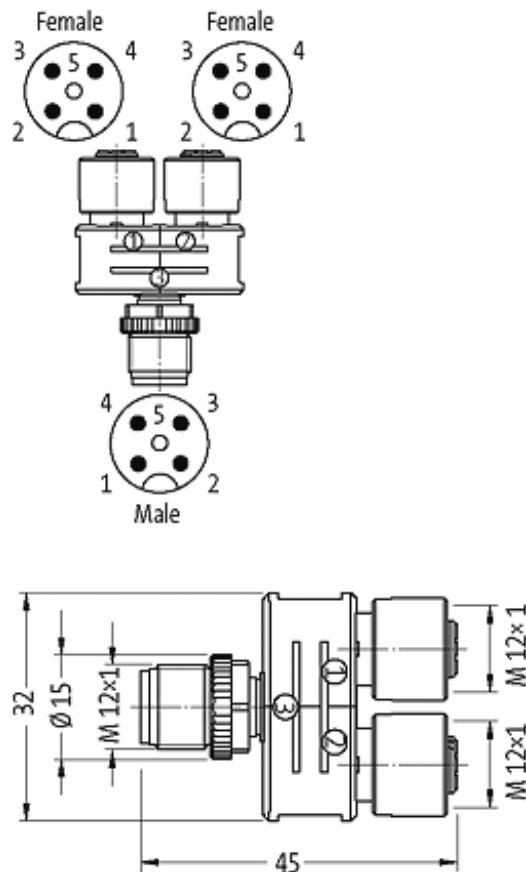

**T COUPLER SLIMLINE M12 MALE / M12 FEMALE 0°**

Male straight to female straight, fixed  
T-coupler (Slimline) M12 - M12  
4-pole

[Link to Product](#)**Illustration**

Product may differ from Image

### Technical Data

Operating voltage	60 V AC/DC
Operating current per contact	max. 4 A
Locking of ports	Screw thread M12 × 1 mm (recommended torque 0.6 Nm) self-securing
Protection	IP67 inserted and tightened (EN 60529)