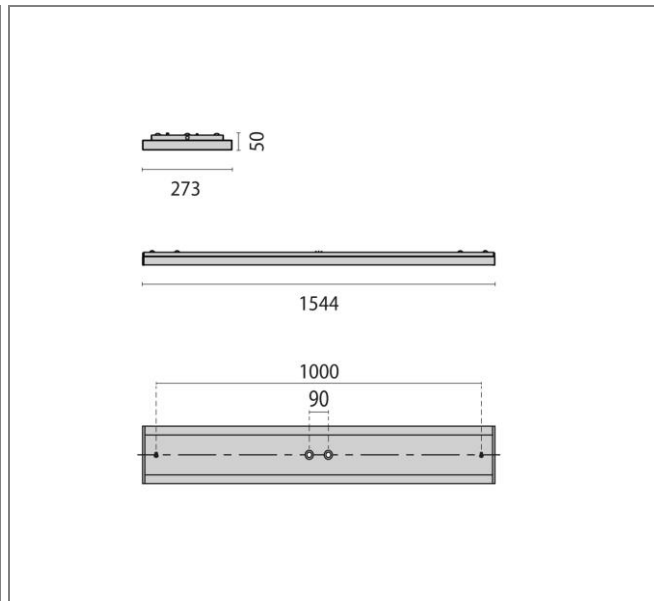

ART.: 8629661403310

SL629 AB PRISM

Art.: 8629661403310, SL629 AB, Prismenstruktur, 31W, 3000K, Driver static, 1544mm, Symmetrical - direct, White, LED surface-mount luminaire for interior, comprising: Housing made of steel sheet, die-cast aluminium end caps, powder painted / Prismatic cover for efficient light diffusion, glare reduction and a high level of uniformity / Direct light distribution / LED Sidelight-Technology for a homogenous light distribution over the entire area of the cover / Colour rendering index Ra > 80 / Colour tolerance according to MacAdam = 3 SDCM / Light engine can be replaced by means of a slide-in mechanism / UGR <19 for all luminosities / VDU application suitable acc. to EN 12464-1 (see table) / Special colour versions available upon request

Connected load	31 W
Luminous flux	3880 lm
Efficiency	125 lm/W
Colour temperature	3000K
Colour rendering (CRI)	80
IP class	20
Nominal voltage	220 – 240 V
Colour	WH-RAL9016
UGR	16,3
Glare control	✓