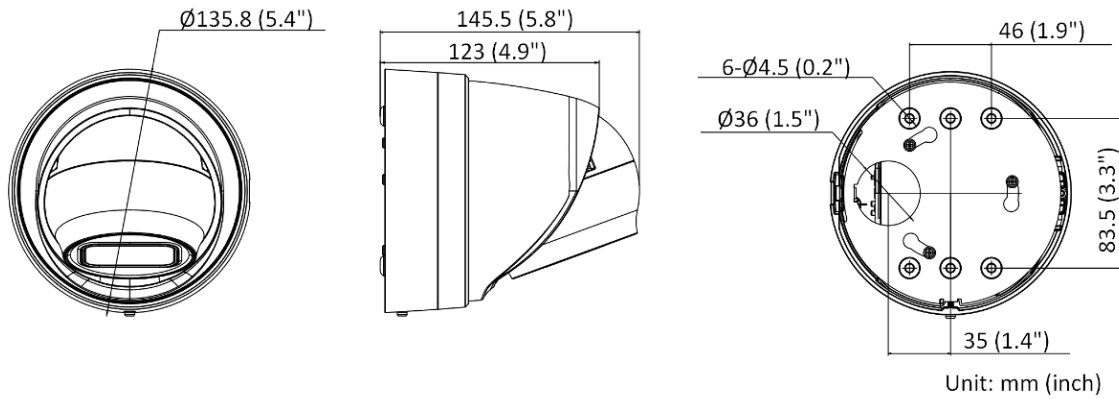

▪ **Available Model**

DS-2CD2H46G2-IZS (2.8 to 12 mm)

▪ **Dimension**

▪ **Accessory**

▪ **Optional**

DS-1476ZJ-SUS Corner Mount	DS-1473ZJ-135B Wall Mount	DS-1475ZJ-SUS Vertical Pole Mount	DS-1473ZJ-135 Wall Mount	DS-1471ZJ-135 Pendant Mount