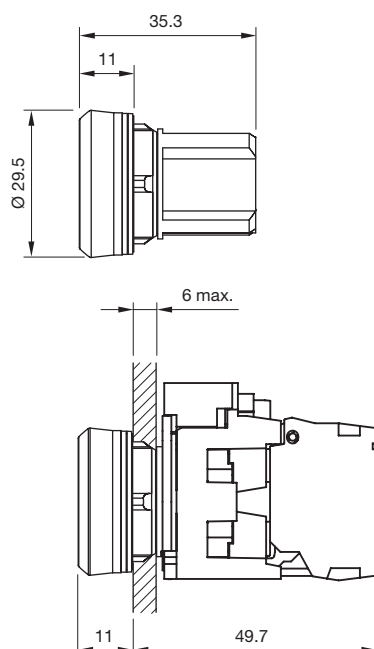

Data sheet Actuator.

Part No.: 45-2231.11E0.000

Technical data

Design	raised
Front dimension	Ø 29,5 mm
Illuminative colour	Red
Lens illumination	illuminative
Lens colour	Red
Lens shape	flush
Lens material	Plastic
Lens optics	transparent
Lens type	level with front bezel
Front bezel colour	Black
Front bezel material	Plastic
Housing colour	Black
Housing material	Plastic
Weight	0.018 kg
IP front protection	IP66, IP67, IP69K
Illumination colour	Red
Switching action	Momentary
Switching system	Slow-make switching element
Operating temperature	- 25 °C ... + 70 °C
Climate resistance	During operation according to IEC 60721: 3K6, 3C3, 3S2, 3M6
Mechanical lifetime	3 Mio. cycles of operation

Dimensions

Mounting cut-outs

Wiring diagrams