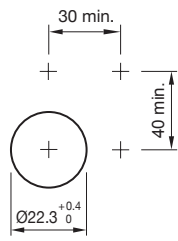

Data sheet Actuator.

Part No.: 45-2231.11E0.000

Technical data

Design	raised
Front dimension	Ø 29,5 mm
Illuminative colour	Red
Lens illumination	illuminative
Lens colour	Red
Lens shape	flush
Lens material	Plastic
Lens optics	transparent
Lens type	level with front bezel
Front bezel colour	Black
Front bezel material	Plastic
Housing colour	Black
Housing material	Plastic
Weight	0.018 kg
IP front protection	IP66, IP67, IP69K
Illumination colour	Red
Switching action	Momentary
Switching system	Slow-make switching element
Operating temperature	- 25 °C ... + 70 °C
Climate resistance	During operation according to IEC 60721: 3K6, 3C3, 3S2, 3M6
Mechanical lifetime	3 Mio. cycles of operation

Dimensions

Mounting cut-outs

Wiring diagrams