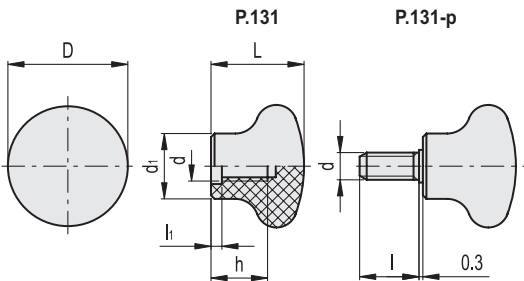

P.131 Mushroom knobs

Duroplast

MATERIAL

Phenolic based (PF) Duroplast, black colour, glossy finish.

STANDARD EXECUTIONS

- **P.131:** threaded blind hole.
- **P.131-p:** zinc-plated steel threaded stud, chamfered flat end UNI 947 : ISO 4753 (see Technical data on page A-10).

P.131

Code	Description	D	L	d	d1	h	li	⚖
46401	P.131/35-M8	34	24.5	M8	19	15	3.5	16
46501	P.131/45-M10	44	34	M10	24	20	4	36

P.131-p

Code	Description	D	L	d6g	d1	l	⚖
46411	P.131/35 p-M8x25	34	24.5	M8	19	25	36
46511	P.131/45 p-M10x20	44	34	M10	24	20	58

I.150 Mushroom knobs

Duroplast

MATERIAL

Phenolic based (PF) Duroplast, black colour, glossy finish.

STANDARD EXECUTION

Threaded blind hole.

Code	Description	D	L	d	d1	h	li	⚖
20201	I.150/25-M5	25	19	M5	12	10	3	6
20202	I.150/25-M6	25	19	M6	12	10	3	5
20211	I.150/30-M6	32	23	M6	15	16	3	13
20212	I.150/30-M8	32	23	M8	15	19	3	12