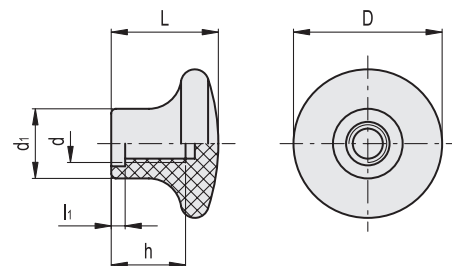

P.131

Code	Description	D	L	d	d1	h	li	⚖
46401	P.131/35-M8	34	24.5	M8	19	15	3.5	16
46501	P.131/45-M10	44	34	M10	24	20	4	36

P.131-p

Code	Description	D	L	d6g	d1	l	⚖
46411	P.131/35 p-M8x25	34	24.5	M8	19	25	36
46511	P.131/45 p-M10x20	44	34	M10	24	20	58

I.150 Mushroom knobs

Duroplast

MATERIAL

Phenolic based (PF) Duroplast, black colour, glossy finish.

STANDARD EXECUTION

Threaded blind hole.

Code	Description	D	L	d	d1	h	li	⚖
20201	I.150/25-M5	25	19	M5	12	10	3	6
20202	I.150/25-M6	25	19	M6	12	10	3	5
20211	I.150/30-M6	32	23	M6	15	16	3	13
20212	I.150/30-M8	32	23	M8	15	19	3	12