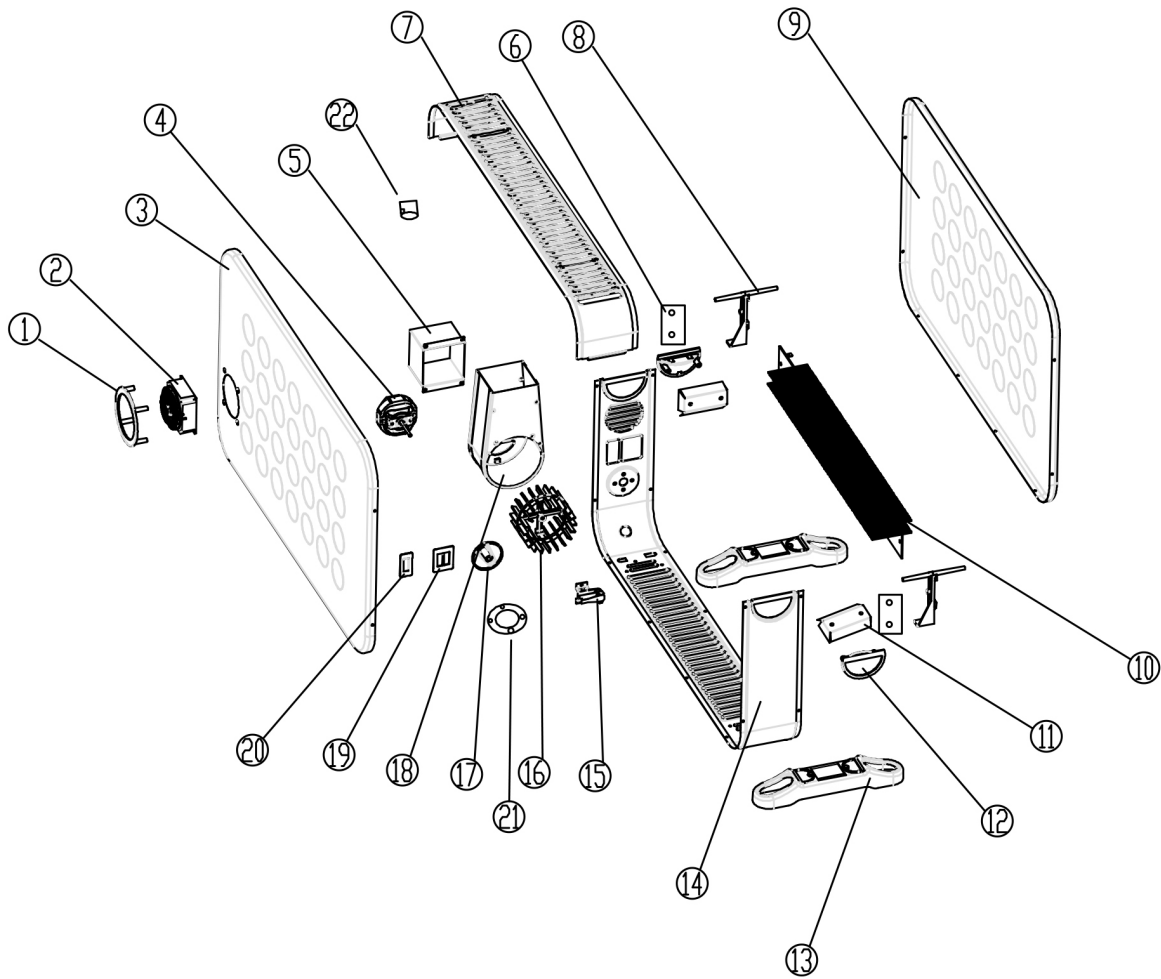

Parts Information:
**Convactor Heater 2000W/230V with Turbo
 & Timer**
Model No: CD2013TT.V2

Item	Part No.	Description
1	CD2013TTV2.01	Timer cover
2	CD2013TTV2.02	Timer
3	CD2013TTV2.03	Front panel
4	CD2013TTV2.04	Motor
5	CD2013TTV2.05	Motor cover
6	CD2013TTV2.06	Heat insulating felt
7	CD2013TTV2.07	Top frame
8	CD2013TTV2.08	Heating bracket
9	CD2013TTV2.09	Back panel
10	CD2013TTV2.10	Heating element
11	CD2013TTV2.11	Handle support

Item	Part No.	Description
12	CD2013TTV2.12	Handle
13	CD2013TTV2.13	Foot
14	CD2013TTV2.14	Lower support
15	CD2013TTV2.15	Thermostat
16	CD2013TTV2.16	Fan
17	CD2013TTV2.17	Temperature control knob
18	CD2013TTV2.18	Fan cover
19	CD2013TTV2.19	Rocker switch (double)
20	CD2013TTV2.20	Rocker switch (single)
21	CD2013TTV2.21	Temperature control support
22	CD2013TTV2.22	Power cord grip