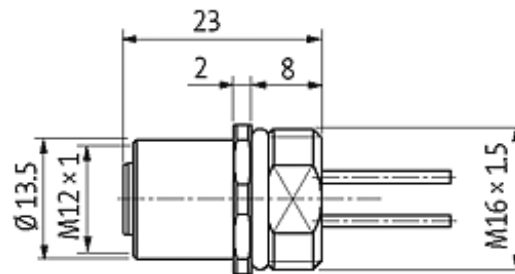

M12 FEMALE FLANGE PLUG A CODED FRONT MOUNT

PP-wires 8x0,25 1m

Flange M12 female
8-pole
Front mounting
with multi-strand wire[Link to Product](#)**Illustration**

1	⌋	white
2	⌋	brown
3	⌋	green
4	⌋	yellow
5	⌋	gray
6	⌋	pink
7	⌋	blue
8	⌋	red

Female

Product may differ from Image

Form

17181

Technical Data

Operating voltage	max. 60 V AC/DC
Operating current per contact	max. 2 A
Locking of ports	Screw thread M12 × 1 mm (recommended torque 0.6 Nm) self-securing
Protection	IP67 inserted and tightened (EN 60529)

Cables

Cable number	973
No./diameter of wires	8 × 0.25 mm ²
Wire isolation	PP (wh, br, gn, ye, gr, pk, bl, rd)
C-track properties	2 Mio.
Shore hardness outer jacket	75 ± 5A
Outer diameter	approx. 1.25 mm
Bend radius (fixed)	10 × outer Ø
Bend radius (moving)	15 × outer Ø
Temperature range (fixed)	-40...+80 °C
Temperature range (mobile)	-20...+80 °C

General data

Temperature range -25...+85 °C

Commercial data

country of origin DE

customs tariff number 85444290

minimum order quantity 1