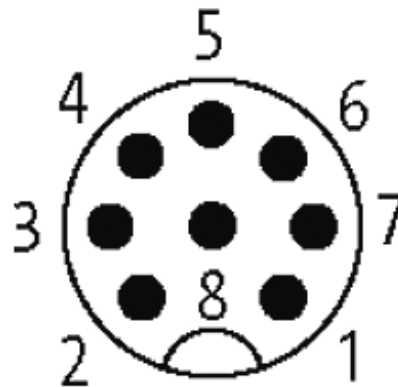

M12 FEMALE FLANGE PLUG A CODED FRONT MOUNT

PP-wires 8x0,25 1m

Flange M12 female
8-pole
Front mounting
with multi-strand wire[Link to Product](#)**Illustration**

1	⌋	white
2	⌋	brown
3	⌋	green
4	⌋	yellow
5	⌋	gray
6	⌋	pink
7	⌋	blue
8	⌋	red

Female

Product may differ from Image

Form

17181

Technical Data

Operating voltage	max. 60 V AC/DC
Operating current per contact	max. 2 A
Locking of ports	Screw thread M12 × 1 mm (recommended torque 0.6 Nm) self-securing
Protection	IP67 inserted and tightened (EN 60529)

Cables

Cable number	973
No./diameter of wires	8 × 0.25 mm ²
Wire isolation	PP (wh, br, gn, ye, gr, pk, bl, rd)
C-track properties	2 Mio.
Shore hardness outer jacket	75 ± 5A
Outer diameter	approx. 1.25 mm
Bend radius (fixed)	10 × outer Ø
Bend radius (moving)	15 × outer Ø
Temperature range (fixed)	-40...+80 °C
Temperature range (mobile)	-20...+80 °C