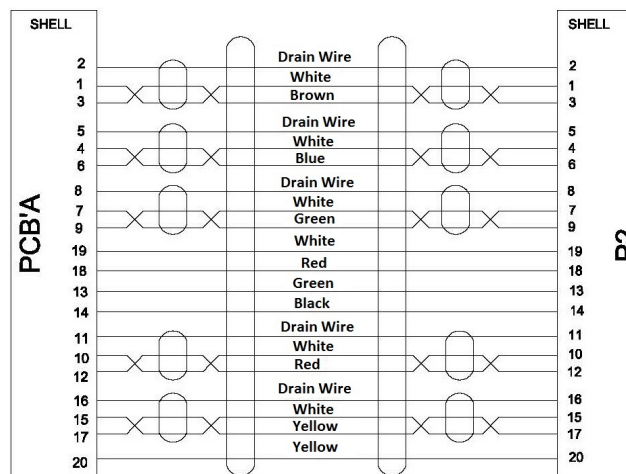

Datenblatt - Fiche technique - Data sheet
11.04.5783

ROLINE DisplayPort Kabel DP – HDTV, ST/ST, 4,5m

ROLINE Câble DisplayPort DP – HDTV, M/M, 4,5m

ROLINE DisplayPort Cable, DP – HDTV, M/M, 4.5m

4500 ± 40 mm

SPECIFICATION:

1. Cable: UL20276 (30AWGx1P + D + AL/MY)x5P + 30AWGx5C + F + ADB16/5/0.12(AL), Jacket PVC Black, OD=6.0±0.20mm(No LOGO)
2. Connector: DP(M), Soldering Type with Latch, Black Insulator, Nickel Plating
3. Case: DP(M) Black, Under Cover
4. Case: DP(M) Black, Upper Cover
5. Connector: DP to HDTV A/M Black Insulator, PCBA, Nickel Plating
6. Inner Mold: LDPE (RoHS)-PE101
7. Outer Mold: 60P Black PVC

REV.	DATE	CONTENTS OF CHANGE	DESIGNER	TOL ±								APPROVAL	CHECK	DATE	Item No.	11.04.5783
				RANGE	Pla	Met	Ins	Por	Cab	Pac	Gas					
①				0~6	0.1	0.1	0.1	0.2	0.5	1	0.5	0.2	PHILIP	PHILIP	2015-08-28	ROLINE DisplayPort Cable, DP-HDTV, M/M, 4.5m, black
②				6~30	0.1	0.1	.15	.25	1	1	0.5	.25				
③				30~80	0.1	.15	0.2	0.3	2	1.5	1	0.3				
④				80~180	.15	.15	.25	0.3	2	2	1	.45				
⑤				180~315	.15	0.2	0.3	0.4	2.5	2	1	0.6				
				315~800	0.2	0.3	0.4	0.5	3	3	2	1.1	SCALE	1:1	UNIT	MM