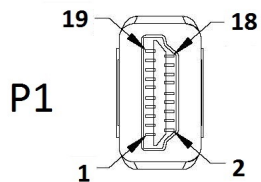

Datenblatt - Fiche technique - Data sheet
11.04.5783

ROLINE DisplayPort Kabel DP – HDTV, ST/ST, 4,5m

ROLINE Câble DisplayPort DP – HDTV, M/M, 4,5m

ROLINE DisplayPort Cable, DP – HDTV, M/M, 4.5m

4500 ± 40 mm

SPECIFICATION:

1. Cable: UL20276 (30AWGx1P + D + AL/MY)x5P + 30AWGx5C + F + ADB16/5/0.12(AL), Jacket PVC Black, OD=6.0±0.20mm(No LOGO)
2. Connector: DP(M), Soldering Type with Latch, Black Insulator, Nickel Plating
3. Case: DP(M) Black, Under Cover
4. Case: DP(M) Black, Upper Cover
5. Connector: DP to HDTV A/M Black Insulator, PCBA, Nickel Plating
6. Inner Mold: LDPE (RoHS)-PE101
7. Outer Mold: 60P Black PVC

REV.	DATE	CONTENTS OF CHANGE	DESIGNER	TOL ±								APPROVAL	CHECK	DATE	Item No.	11.04.5783
				RANGE	Pla	Met	Ins	Por	Cab	Pac	Gas					
①				0~6	0.1	0.1	0.1	0.2	0.5	1	0.5	0.2	PHILIP	PHILIP	2015-08-28	ROLINE DisplayPort Cable, DP-HDTV, M/M, 4.5m, black
②				6~30	0.1	0.1	.15	.25	1	1	0.5	.25				
③				30~80	0.1	.15	0.2	0.3	2	1.5	1	0.3				
④				80~180	.15	.15	.25	0.3	2	2	1	.45				
⑤				180~315	.15	0.2	0.3	0.4	2.5	2	1	0.6				
				315~800	0.2	0.3	0.4	0.5	3	3	2	1.1	SCALE	1:1	UNIT	MM