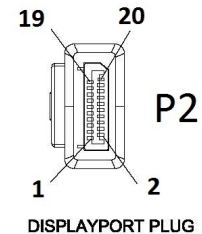

Datenblatt - Fiche technique - Data sheet
11.04.5783

ROLINE DisplayPort Kabel DP – HDTV, ST/ST, 4,5m

ROLINE Câble DisplayPort DP – HDTV, M/M, 4,5m

ROLINE DisplayPort Cable, DP – HDTV, M/M, 4.5m

4500 ± 40 mm

SPECIFICATION:

1. Cable: UL20276 (30AWGx1P + D + AL/MY)x5P + 30AWGx5C + F + ADB16/5/0.12(AL), Jacket PVC Black, OD=6.0±0.20mm(No LOGO)
2. Connector: DP(M), Soldering Type with Latch, Black Insulator, Nickel Plating
3. Case: DP(M) Black, Under Cover
4. Case: DP(M) Black, Upper Cover
5. Connector: DP to HDTV A/M Black Insulator, PCBA, Nickel Plating
6. Inner Mold: LDPE (RoHS)-PE101
7. Outer Mold: 60P Black PVC

REV.	DATE	CONTENTS OF CHANGE	DESIGNER	TOL ±								APPROVAL	CHECK	DATE	Item No.	11.04.5783
				RANGE	Pla	Met	Ins	Por	Cab	Pac	Gas					
①				0~6	0.1	0.1	0.1	0.2	0.5	1	0.5	0.2	PHILIP	PHILIP	2015-08-28	ROLINE DisplayPort Cable, DP-HDTV, M/M, 4.5m, black
②				6~30	0.1	0.1	.15	.25	1	1	0.5	.25				
③				30~80	0.1	.15	0.2	0.3	2	1.5	1	0.3				
④				80~180	.15	.15	.25	0.3	2	2	1	.45				
⑤				180~315	.15	0.2	0.3	0.4	2.5	2	1	0.6				
				315~800	0.2	0.3	0.4	0.5	3	3	2	1.1	SCALE	1:1	UNIT	MM