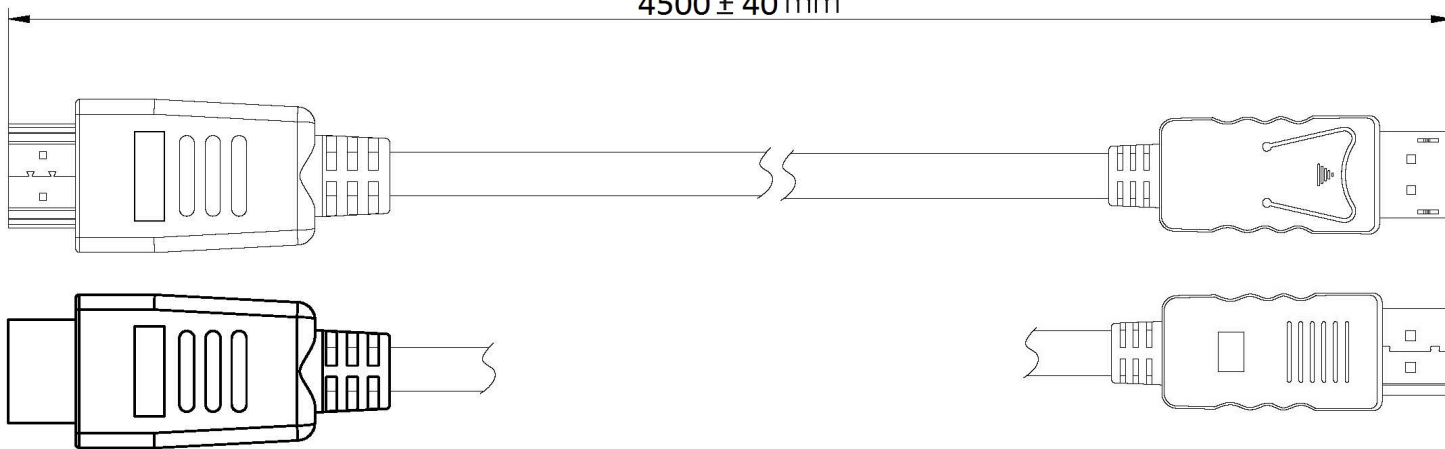

Datenblatt - Fiche technique - Data sheet
11.04.5783

ROLINE DisplayPort Kabel DP – HDTV, ST/ST, 4,5m

ROLINE Câble DisplayPort DP – HDTV, M/M, 4,5m

ROLINE DisplayPort Cable, DP – HDTV, M/M, 4.5m

4500 ± 40 mm

SPECIFICATION:

1. Cable: UL20276 (30AWGx1P + D + AL/MY)x5P + 30AWGx5C + F + ADB16/5/0.12(AL), Jacket PVC Black, OD=6.0±0.20mm(No LOGO)
2. Connector: DP(M), Soldering Type with Latch, Black Insulator, Nickel Plating
3. Case: DP(M) Black, Under Cover
4. Case: DP(M) Black, Upper Cover
5. Connector: DP to HDTV A/M Black Insulator, PCBA, Nickel Plating
6. Inner Mold: LDPE (RoHS)-PE101
7. Outer Mold: 60P Black PVC

REV.	DATE	CONTENTS OF CHANGE	DESIGNER	TOL ±								APPROVAL	CHECK	DATE	Item No.	11.04.5783
				RANGE	Pla	Met	Ins	Por	Cab	Pac	Gas					
①				0~6	0.1	0.1	0.1	0.2	0.5	1	0.5	0.2	PHILIP	PHILIP	2015-08-28	ROLINE DisplayPort Cable, DP-HDTV, M/M, 4.5m, black
②				6~30	0.1	0.1	.15	.25	1	1	0.5	.25				
③				30~80	0.1	.15	0.2	0.3	2	1.5	1	0.3				
④				80~180	.15	.15	.25	0.3	2	2	1	.45				
⑤				180~315	.15	0.2	0.3	0.4	2.5	2	1	0.6				
				315~800	0.2	0.3	0.4	0.5	3	3	2	1.1	SCALE	1:1	UNIT	MM