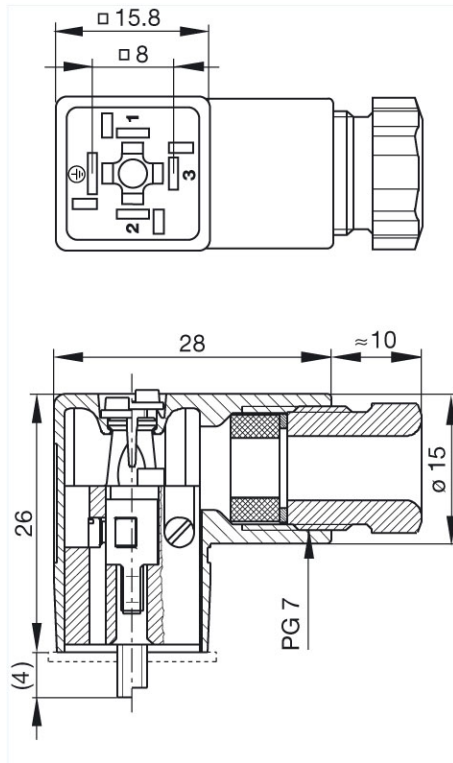

Picture
Drawing

Belden Deutschland GmbH
Im Gewerbepark 2
58579 Schalksmühle
Germany
Phone: +49 7127/14-1806
E-Mail: icos-sales@belden.com

The information published in the websites has been compiled as carefully as possible. It is subject to alteration without notice in technical as well as in price-related/commercial respect. The complete information and data were available on user documentation. Mandatory information can only be obtained by a concrete query.