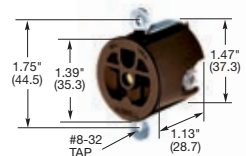

Single

Description	Color	Catalog Number	
Flush, side wired only.	Brown	HBL5251	-
	Ivory	HBL5251I	-
Panel mount 1.75 in. (44.5) centers.	Brown	HBL5258	HBL5358
	Ivory	HBL5258I	-

Style Line® Decorator*

Description	Color	Catalog Number	
Flush, nylon face, back and side wired.	Almond	HBL2152AL	HBL2162AL
	Black	HBL2152BK	HBL2162BK
	Brown	HBL2152	HBL2162
	Gray	HBL2152GY	HBL2162GY
	Ivory	HBL2152I	HBL2162I
	Office White	HBL2152OW	HBL2162OW
	White	HBL2152WA	HBL2162WA
Isolated ground ^A .	Gray	-	IG2162GY
	Orange	IG2152	IG2162

Note: ^ASee section M for additional information on isolated ground devices.

*Style Line Duplex devices are not Fed. Spec. Listed.

See page A-46 for accessories.

See section N for wallplates.

HBL5252

HBL5242

HBL5251

HBL5258

HBL2152

Dimensions in Inches (mm)