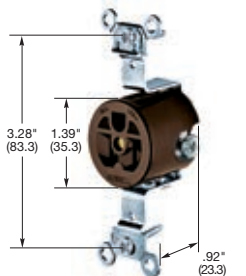

Note: ^ASee section M for additional information on isolated ground devices.

*Style Line Duplex devices are not Fed. Spec. Listed.

See page A-46 for accessories.

See section N for wallplates.

HBL5252

HBL5242

HBL5251

HBL5258

HBL2152

Dimensions in Inches (mm)