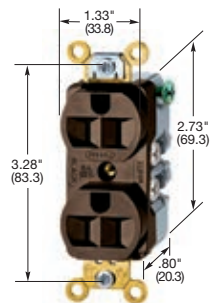

Single

Description	Color	Catalog Number	
Flush, side wired only.	Brown	HBL5251	-
	Ivory	HBL5251I	-
Panel mount 1.75 in. (44.5) centers.	Brown	HBL5258	HBL5358
	Ivory	HBL5258I	-

Style Line® Decorator*

Description	Color	Catalog Number	
Flush, nylon face, back and side wired.	Almond	HBL2152AL	HBL2162AL
	Black	HBL2152BK	HBL2162BK
	Brown	HBL2152	HBL2162
	Gray	HBL2152GY	HBL2162GY
	Ivory	HBL2152I	HBL2162I
	Office White	HBL2152OW	HBL2162OW
	White	HBL2152WA	HBL2162WA
Isolated ground ^A .	Gray	-	IG2162GY
	Orange	IG2152	IG2162

Note: ^ASee section M for additional information on isolated ground devices.

*Style Line Duplex devices are not Fed. Spec. Listed.

See page A-46 for accessories.

See section N for wallplates.

HBL5252

HBL5242

HBL5251

HBL5258

HBL2152

Dimensions in Inches (mm)