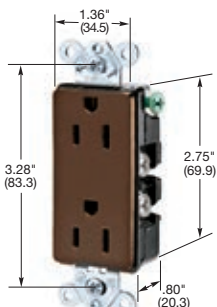

Single

Description	Color	Catalog Number	
Flush, side wired only.	Brown	HBL5251	-
	Ivory	HBL5251I	-
Panel mount 1.75 in. (44.5) centers.	Brown	HBL5258	HBL5358
	Ivory	HBL5258I	-

Style Line® Decorator*

Description	Color	Catalog Number	
Flush, nylon face, back and side wired.	Almond	HBL2152AL	HBL2162AL
	Black	HBL2152BK	HBL2162BK
	Brown	HBL2152	HBL2162
	Gray	HBL2152GY	HBL2162GY
	Ivory	HBL2152I	HBL2162I
	Office White	HBL2152OW	HBL2162OW
	White	HBL2152WA	HBL2162WA
Isolated ground ^A .	Gray	-	IG2162GY
	Orange	IG2152	IG2162

Note: ^ASee section M for additional information on isolated ground devices.

*Style Line Duplex devices are not Fed. Spec. Listed.

See page A-46 for accessories.

See section N for wallplates.

HBL5252

HBL5242

HBL5251

HBL5258

HBL2152

Dimensions in Inches (mm)