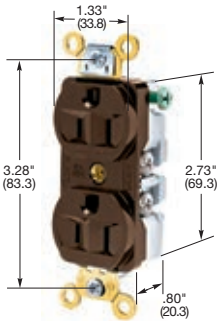

Single

Description	Color	Catalog Number	
Flush, side wired only.	Brown	HBL5251	-
	Ivory	HBL5251I	-
Panel mount 1.75 in. (44.5) centers.	Brown	HBL5258	HBL5358
	Ivory	HBL5258I	-

Style Line® Decorator*

Description	Color	Catalog Number	
Flush, nylon face, back and side wired.	Almond	HBL2152AL	HBL2162AL
	Black	HBL2152BK	HBL2162BK
	Brown	HBL2152	HBL2162
	Gray	HBL2152GY	HBL2162GY
	Ivory	HBL2152I	HBL2162I
	Office White	HBL2152OW	HBL2162OW
	White	HBL2152WA	HBL2162WA
Isolated ground ^A .	Gray	-	IG2162GY
	Orange	IG2152	IG2162

Note: ^ASee section M for additional information on isolated ground devices.

*Style Line Duplex devices are not Fed. Spec. Listed.

See page A-46 for accessories.

See section N for wallplates.

HBL5252

HBL5242

HBL5251

HBL5258

HBL2152

Dimensions in Inches (mm)