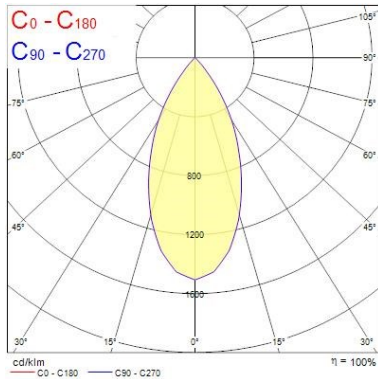

### Optical data

Fixture luminous flux (lm)	1165
Luminaire efficacy (lm/W)	117
LOR (%)	100
Colour temperature (K)	3000
Light colour	Warm White
CRI (Ra)	90
Adjustable chromaticity	N
Beam Angle (°)	48

### Physical data

Housing colour	Aluminium
IP rating	IP20
IK rating	IK02
Reflector finish	Black
Nominal Product Width (mm)	72
Nominal Product Height (mm)	64
Cutout Dimensions (W x L in mm or Diameter in mm)	72
Weight (kg)	0.37
Recessed Depth (mm)	64

### PHOTOMETRY