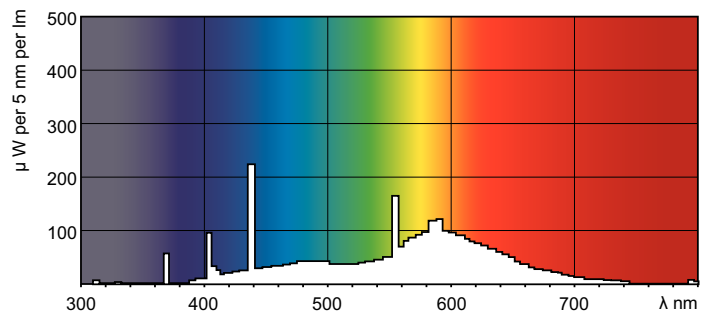

Product data

General Information		Luminous Efficacy (rated) (Nom)		35 lm/W
Cap-Base	G5 [G5]	Color Rendering Index (Nom)		60
Life To 10% Failures (Nom)	5000 h	Operating and Electrical		
Life to 50% Failures (Nom)	10000 h	Power (Nom)	4 W	
Life to 50% Failures Preheat (Nom)	10000 h	Lamp Current (Nom)	0.170 A	
System Description	-	Voltage (Nom)	29 V	
Light Technical		Controls and Dimming		
Color Code	33-640	Dimmable	Yes	
Luminous Flux (Nom)	140 lm	Approval and Application		
Color Designation	Cool White (CW)	Energy Efficiency Label (EEL)	B	
Lumen Maintenance 10000 h (Nom)	58 %	Mercury (Hg) Content (Nom)	4.4 mg	
Lumen Maintenance 2000 h (Nom)	70 %			
Lumen Maintenance 5000 h (Nom)	70 %			
Correlated Color Temperature (Nom)	4100 K			

TL Mini 4W/33-640

Photometric data

LDPB_TL-MINI_33-640-Spectral power distribution B/W

LDPO_TL-MINI_33-640-Spectral power distribution Colour