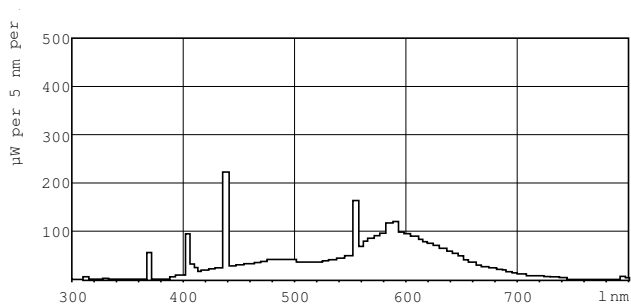

TL Mini Standard Colours

Energy Consumption kWh/1000 h	5 kWh
Product Data	
Full product code	871150061568827
Order product name	TL Mini 4W/33-640 FAM/10X25BOX
EAN/UPC - Product	8711500615688
Order code	928000003340

Numerator - Quantity Per Pack	1
Numerator - Packs per outer box	250
Material Nr. (12NC)	928000003340
Net Weight (Piece)	14.000 g
ILCOS Code	FD-4/41/2B-E-G5

Dimensional drawing

Product	D (max)	A (max)	B (max)	B (min)	C (max)
TL Mini 4W/33-640 FAM/10X25BOX	16 mm	135.9 mm	143.0 mm	140.6 mm	150.1 mm

TL Mini 4W/33-640

Photometric data

LDPB_TL-MINI_33-640-Spectral power distribution B/W