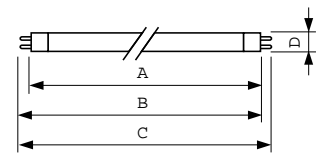

Product data

General Information		Luminous Efficacy (rated) (Nom)		35 lm/W
Cap-Base	G5 [G5]	Color Rendering Index (Nom)		60
Life To 10% Failures (Nom)	5000 h	Operating and Electrical		
Life to 50% Failures (Nom)	10000 h	Power (Nom)	4 W	
Life to 50% Failures Preheat (Nom)	10000 h	Lamp Current (Nom)	0.170 A	
System Description	-	Voltage (Nom)	29 V	
Light Technical		Controls and Dimming		
Color Code	33-640	Dimmable	Yes	
Luminous Flux (Nom)	140 lm	Approval and Application		
Color Designation	Cool White (CW)	Energy Efficiency Label (EEL)	B	
Lumen Maintenance 10000 h (Nom)	58 %	Mercury (Hg) Content (Nom)	4.4 mg	
Lumen Maintenance 2000 h (Nom)	70 %			
Lumen Maintenance 5000 h (Nom)	70 %			
Correlated Color Temperature (Nom)	4100 K			

TL Mini Standard Colours

Energy Consumption kWh/1000 h	5 kWh
Product Data	
Full product code	871150061568827
Order product name	TL Mini 4W/33-640 FAM/10X25BOX
EAN/UPC - Product	8711500615688
Order code	928000003340

Numerator - Quantity Per Pack	1
Numerator - Packs per outer box	250
Material Nr. (12NC)	928000003340
Net Weight (Piece)	14.000 g
ILCOS Code	FD-4/41/2B-E-G5

Dimensional drawing

Product	D (max)	A (max)	B (max)	B (min)	C (max)
TL Mini 4W/33-640 FAM/10X25BOX	16 mm	135.9 mm	143.0 mm	140.6 mm	150.1 mm