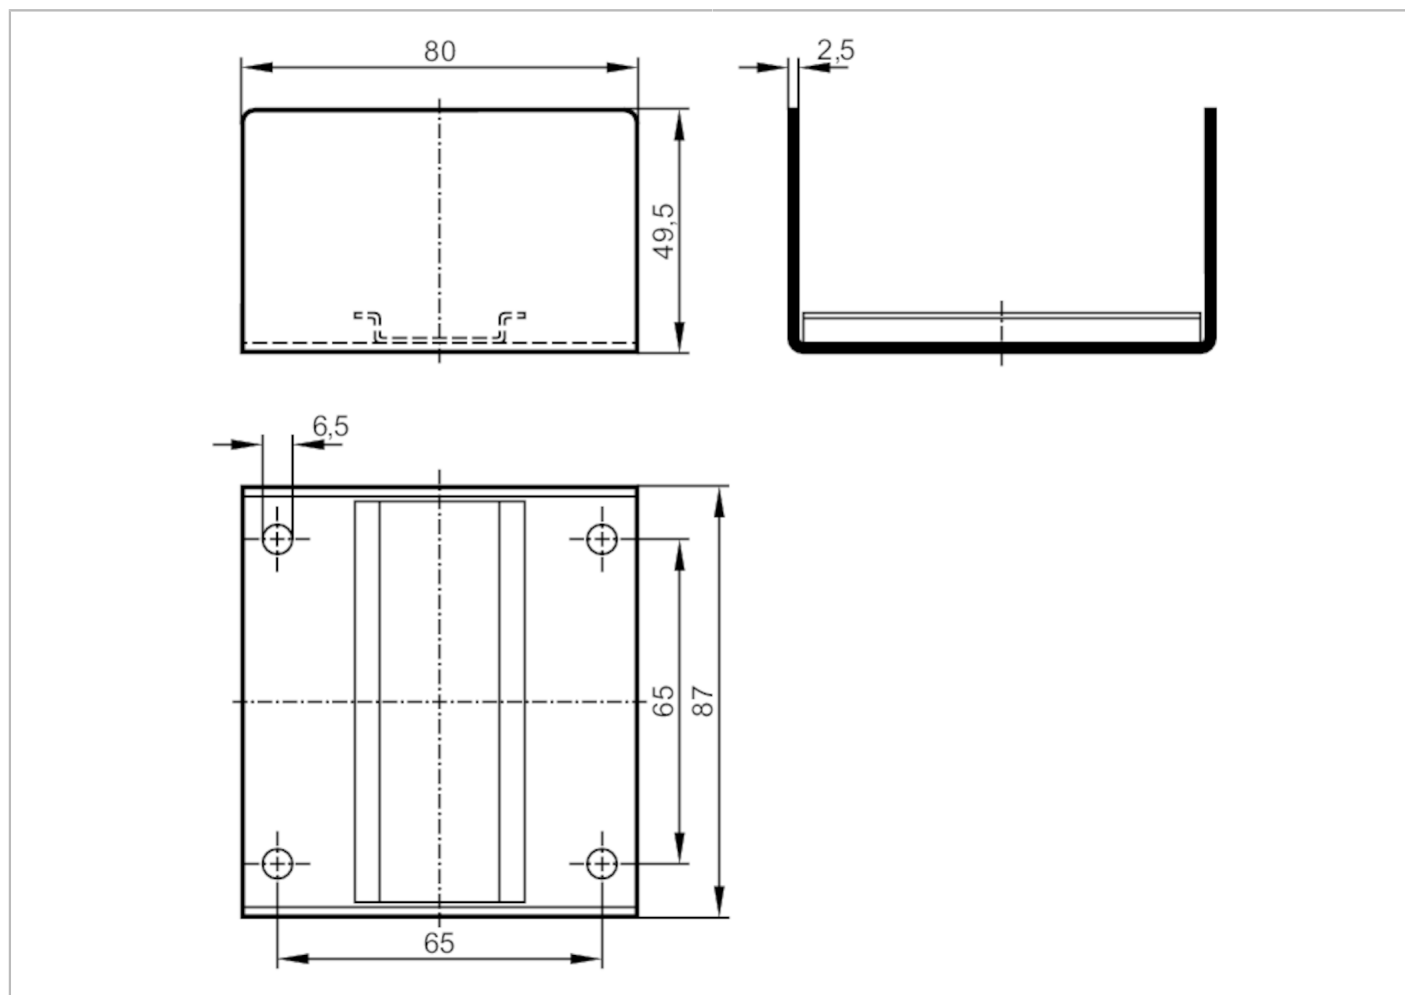

E10730

Mounting bracket

MOUNTING BRACKET IDC

Mechanical data

Weight	[g]	317.1
Dimensions	[mm]	87 x 80 x 49.5
Materials		stainless steel (1.4305 / 303)

Remarks

Pack quantity		1 pcs.
---------------	--	--------