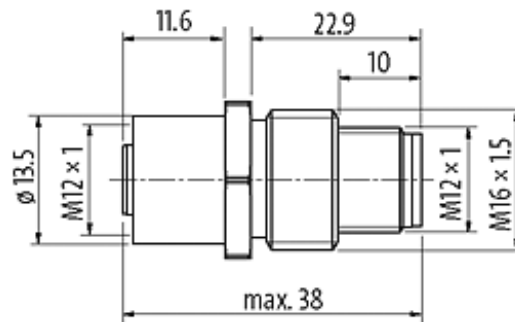

M12-PANEL FEED THROUGH 5 POLE B-CODED

Control cabinet entry system M12
B-coded, 5-pole, shielded

[Link to Product](#)**Illustration**

Male

Female

Product may differ from Image

Form

44111

Technical Data

Operating voltage	max. 60 V AC/DC
Operating current per contact	max. 4 A
Protection	IP67 inserted and tightened (EN 60529)

General data

Mounting set	M16 × 1.5 mm
Temperature range	-25...+85 °C