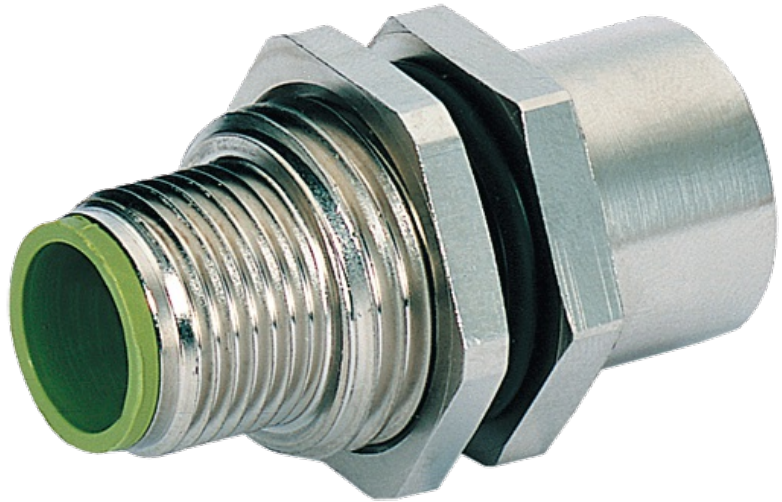

M12-PANEL FEED THROUGH 5 POLE B-CODED

Control cabinet entry system M12
B-coded, 5-pole, shielded

[Link to Product](#)**Illustration**

Male

Female

Product may differ from Image

Form

44111

Technical Data

Operating voltage	max. 60 V AC/DC
Operating current per contact	max. 4 A
Protection	IP67 inserted and tightened (EN 60529)

General data

Mounting set	M16 × 1.5 mm
Temperature range	-25...+85 °C