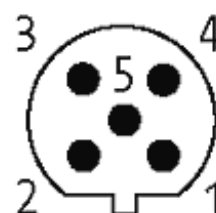

M12-PANEL FEED THROUGH 5 POLE B-CODED

Control cabinet entry system M12
B-coded, 5-pole, shielded

[Link to Product](#)**Illustration**

Male

Female

Product may differ from Image

Form

44111

Technical Data

Operating voltage	max. 60 V AC/DC
Operating current per contact	max. 4 A
Protection	IP67 inserted and tightened (EN 60529)

General data

Mounting set	M16 × 1.5 mm
Temperature range	-25...+85 °C