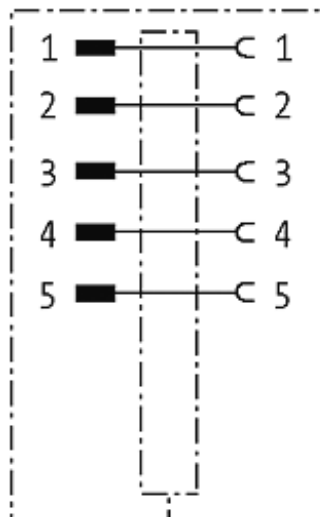

M12-PANEL FEED THROUGH 5 POLE B-CODED

Control cabinet entry system M12
B-coded, 5-pole, shielded

[Link to Product](#)**Illustration**

Male

Female

Product may differ from Image

Form

44111

Technical Data

Operating voltage	max. 60 V AC/DC
Operating current per contact	max. 4 A
Protection	IP67 inserted and tightened (EN 60529)

General data

Mounting set	M16 × 1.5 mm
Temperature range	-25...+85 °C