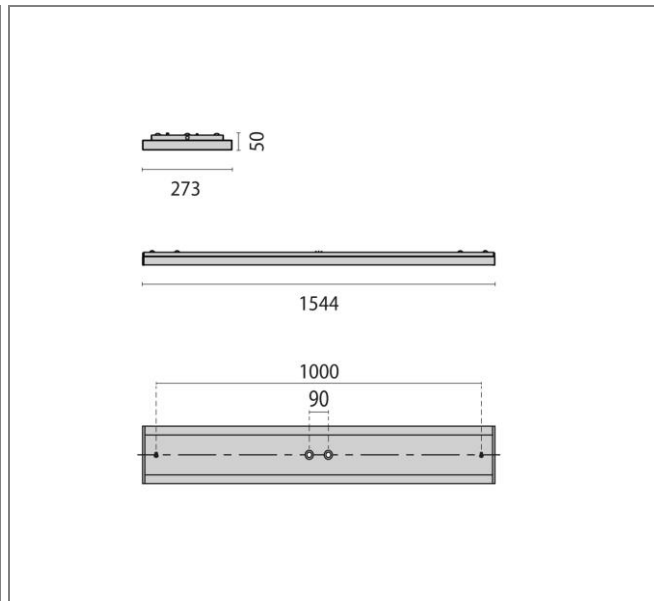

ART.: 8629661403430

SL629 AB PRISM

Art.: 8629661403430, SL629 AB, Prismenstruktur, 31W, 4000K, Driver static, 1544mm, Symmetrical - direct, Grey, LED surface-mount luminaire for interior, comprising: Housing made of steel sheet, die-cast aluminium end caps, powder painted / Prismatic cover for efficient light diffusion, glare reduction and a high level of uniformity / Direct light distribution / LED Sidelight-Technology for a homogenous light distribution over the entire area of the cover / Colour rendering index Ra > 80 / Colour tolerance according to MacAdam = 3 SDCM / Light engine can be replaced by means of a slide-in mechanism / UGR <19 for all luminosities / VDU application suitable acc. to EN 12464-1 (see table) / Special colour versions available upon request

Connected load	31 W
Luminous flux	4000 lm
Efficiency	129 lm/W
Colour temperature	4000K
Colour rendering (CRI)	80
IP class	20
Nominal voltage	220 – 240 V
Colour	GR-RAL9006
UGR	16,4
Glare control	✓